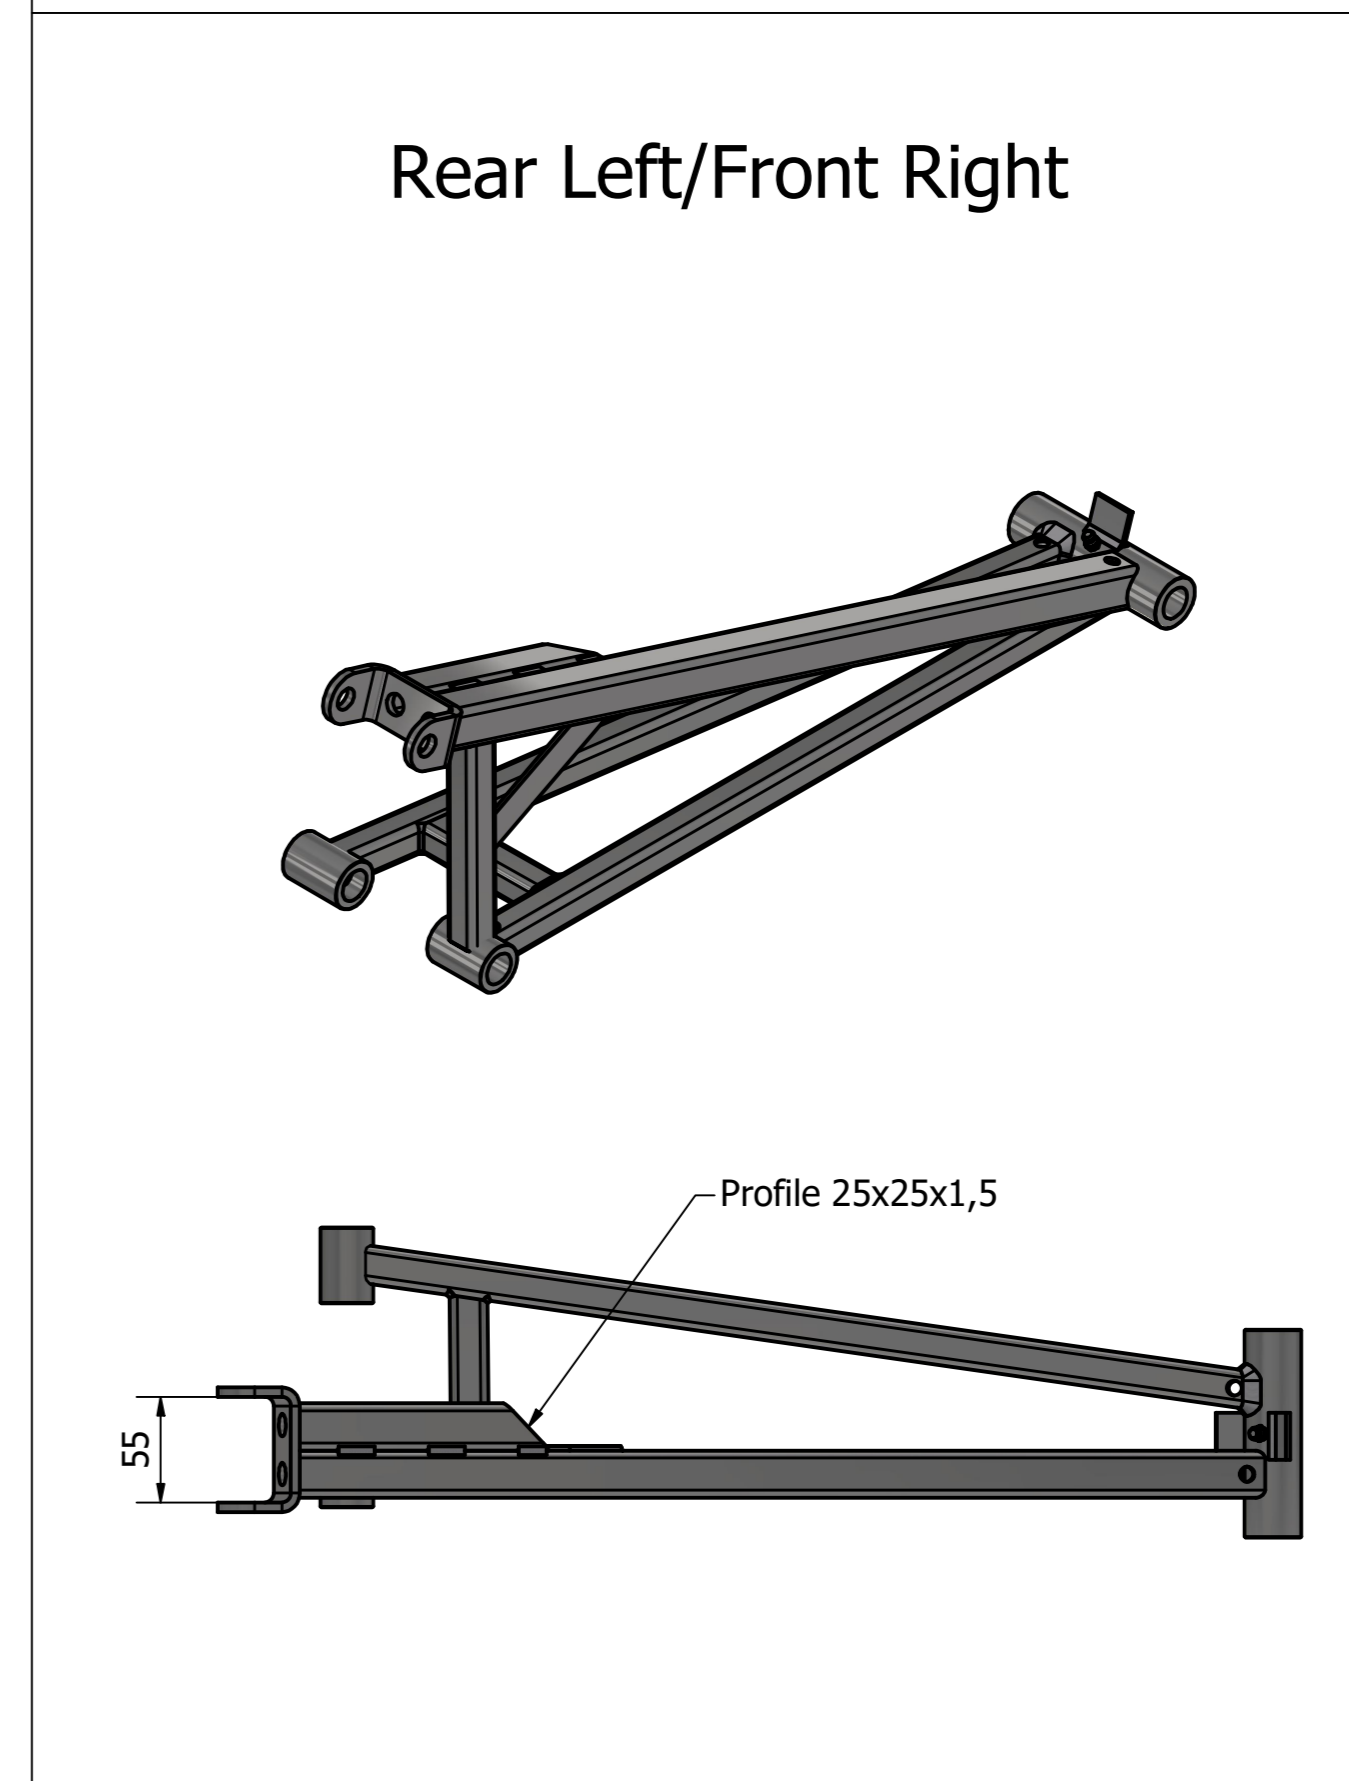

# Assembly Super Pulk 4 seat 2 shocks mono (Heavy)

REVISION HISTORY			
REV	DESCRIPTION	DATE	AUTHOR
A			MM

Shock absorber dia. 78mm

Spacers SET Art. Nr.: **13460**

**A** 2x

**B** 2x

Created by	MM	Creation Date	11/02/2020	Total Pages	N/A	Format	A0	Scale	1 : 3,5	Sheet of Sheets	1 / 2
Title: Frame assembly Heavy mono shock Winter products Part Number (Drawing): NK Drawing Number: IN110492 Rev: A											

Use Heavy Duty absorber

C (1:2)

Use front and middle hole in top frame

D (1:2)

Created By	MM	Creation Date	11/02/2020	Total Pages	N/A	Format	A0	Scale	1 : 4	Sheet of Sheets	2 / 2
 Benqera Hengeren för de kvalitetsbevisade skidspårarna i Sverige AB			Title Frame assembly Heavy mono shock Winter products								
Part Number (Stock)	NK	Storage Number	IN110492	Rev							
				A							