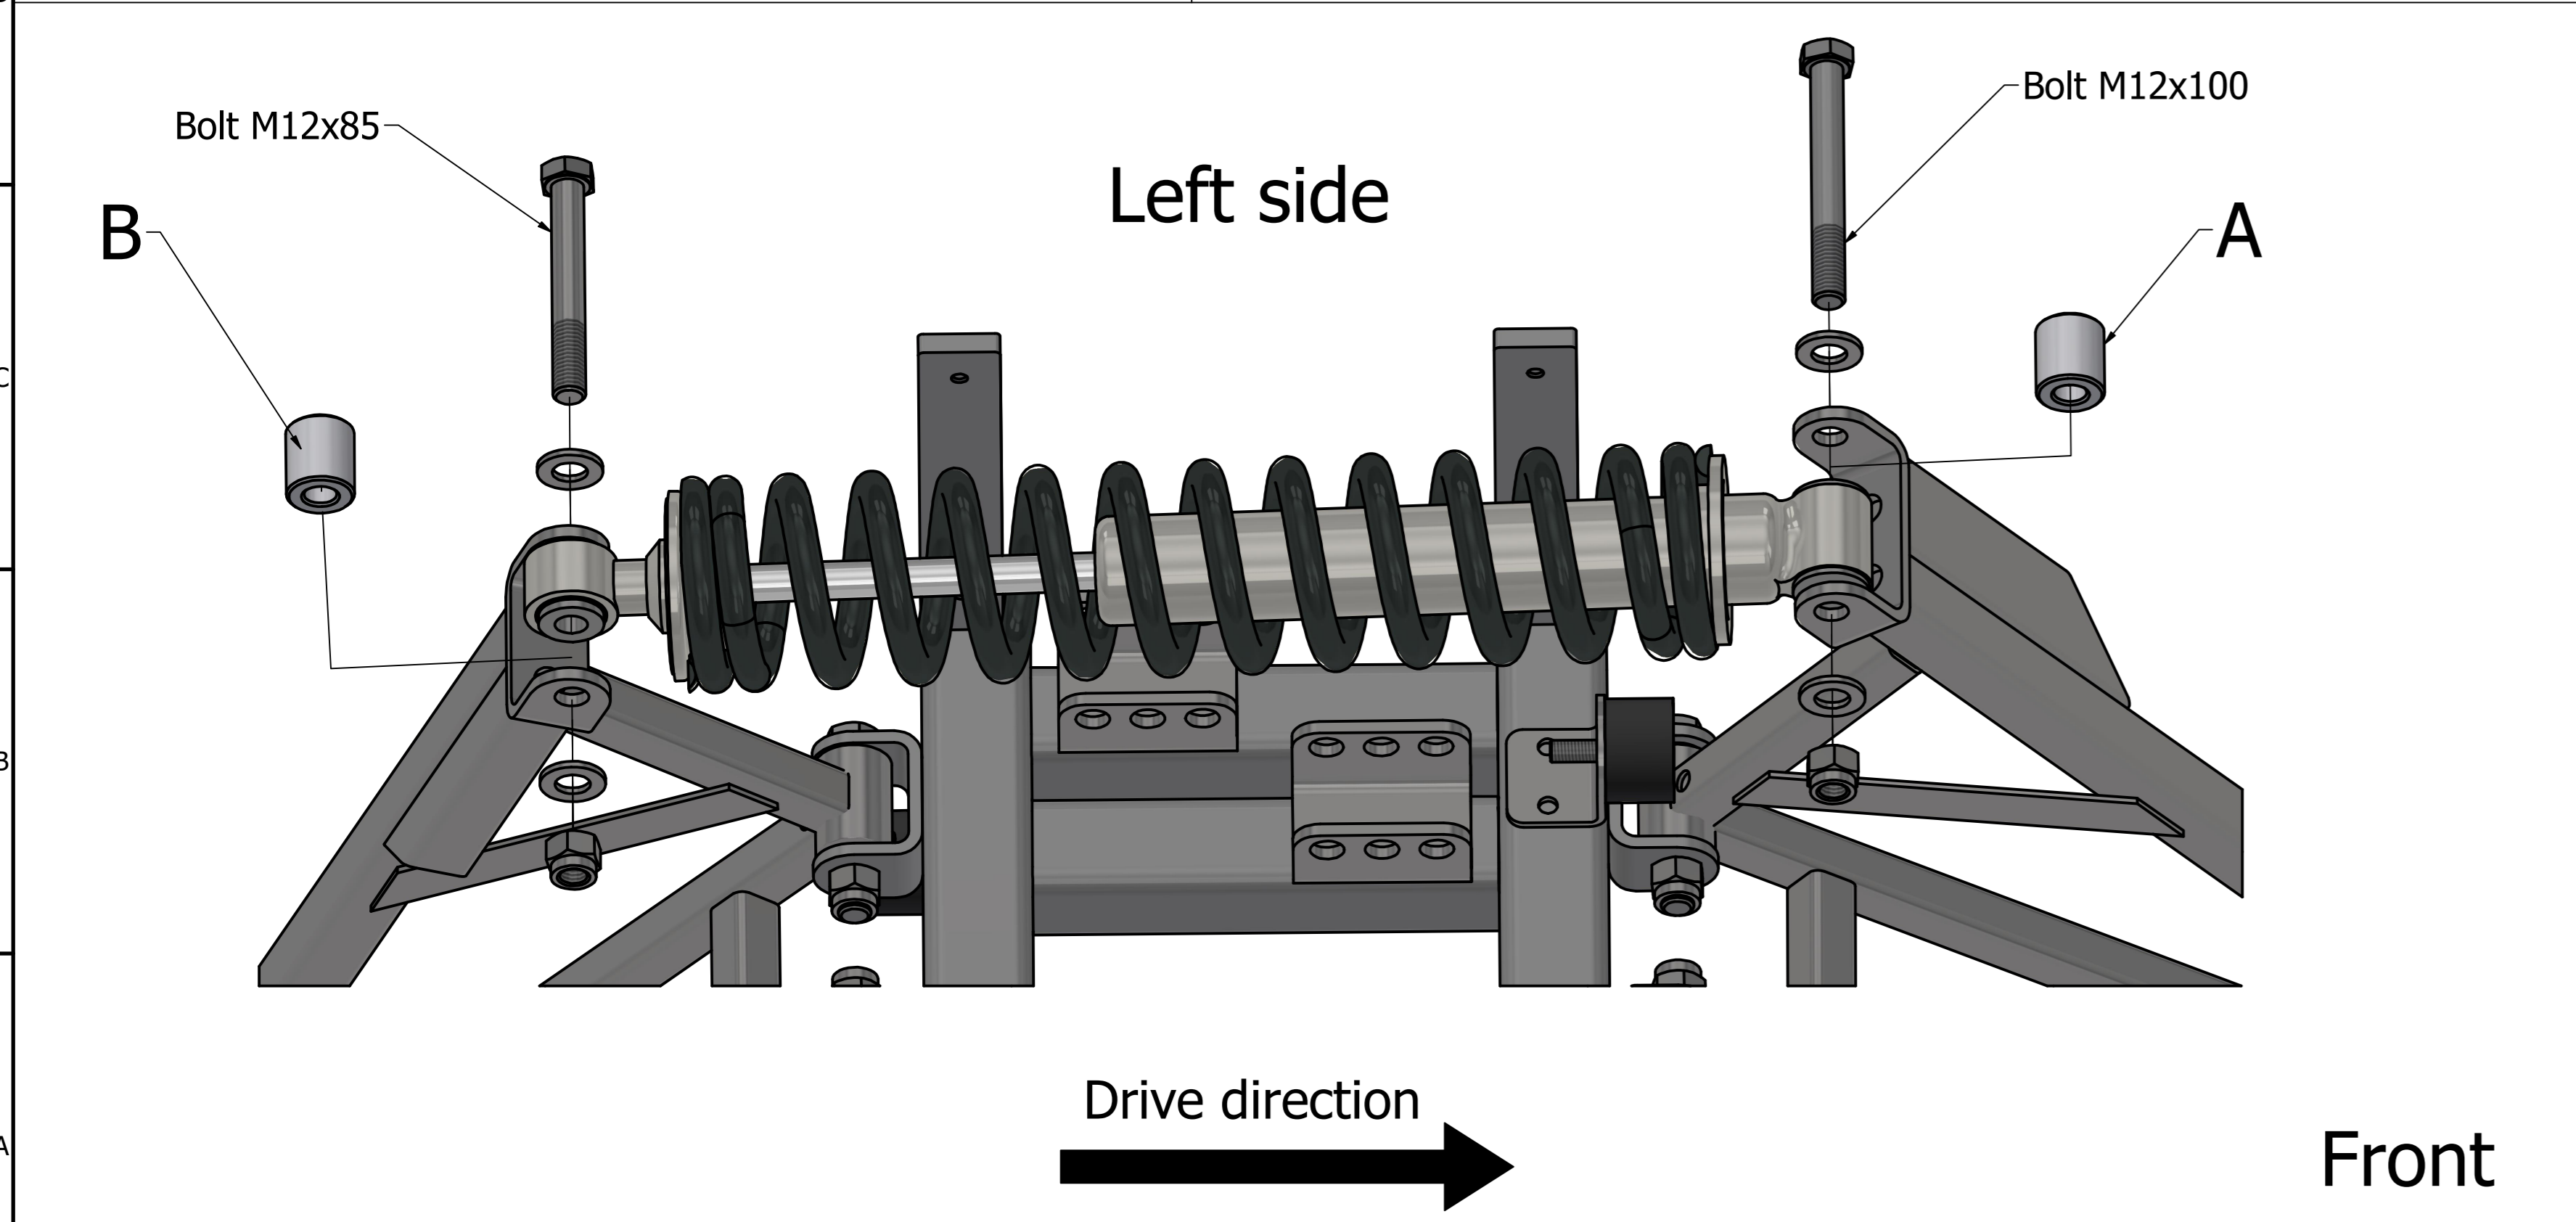

# Assembly Super Pulk 4 seat 2 shocks mono (Heavy)

REVISION HISTORY			
REV	DESCRIPTION	DATE	AUTHOR
A			MM

Shock absorber dia. 78mm

Spacers SET Art. Nr.: **13460**

**A** 2x

**B** 2x

Created by	MM	Creation Date	11/02/2020	Total Pages	N/A	Format	A0	Scale	1 : 3,5	Sheet of Sheets	1 / 2
Title: Frame assembly Heavy mono shock Winter products Part Number (Drawing): NK Drawing Number: IN110492 Rev: A											

Use Heavy Duty absorber

C (1:2)

Use front and middle hole in top frame

D (1:2)

Created By	MM	Creation Date	11/02/2020	Total Pages	N/A	Format	A0	Scale	1 : 4	Sheet of Sheets	2 / 2
 Benqera Hengeren för de kvalitetsbevisade skidspårarna i Sverige AB			Title Frame assembly Heavy mono shock Winter products								
Part Number (Stock)	NK	Storage Number	IN110492	Rev							
				A							