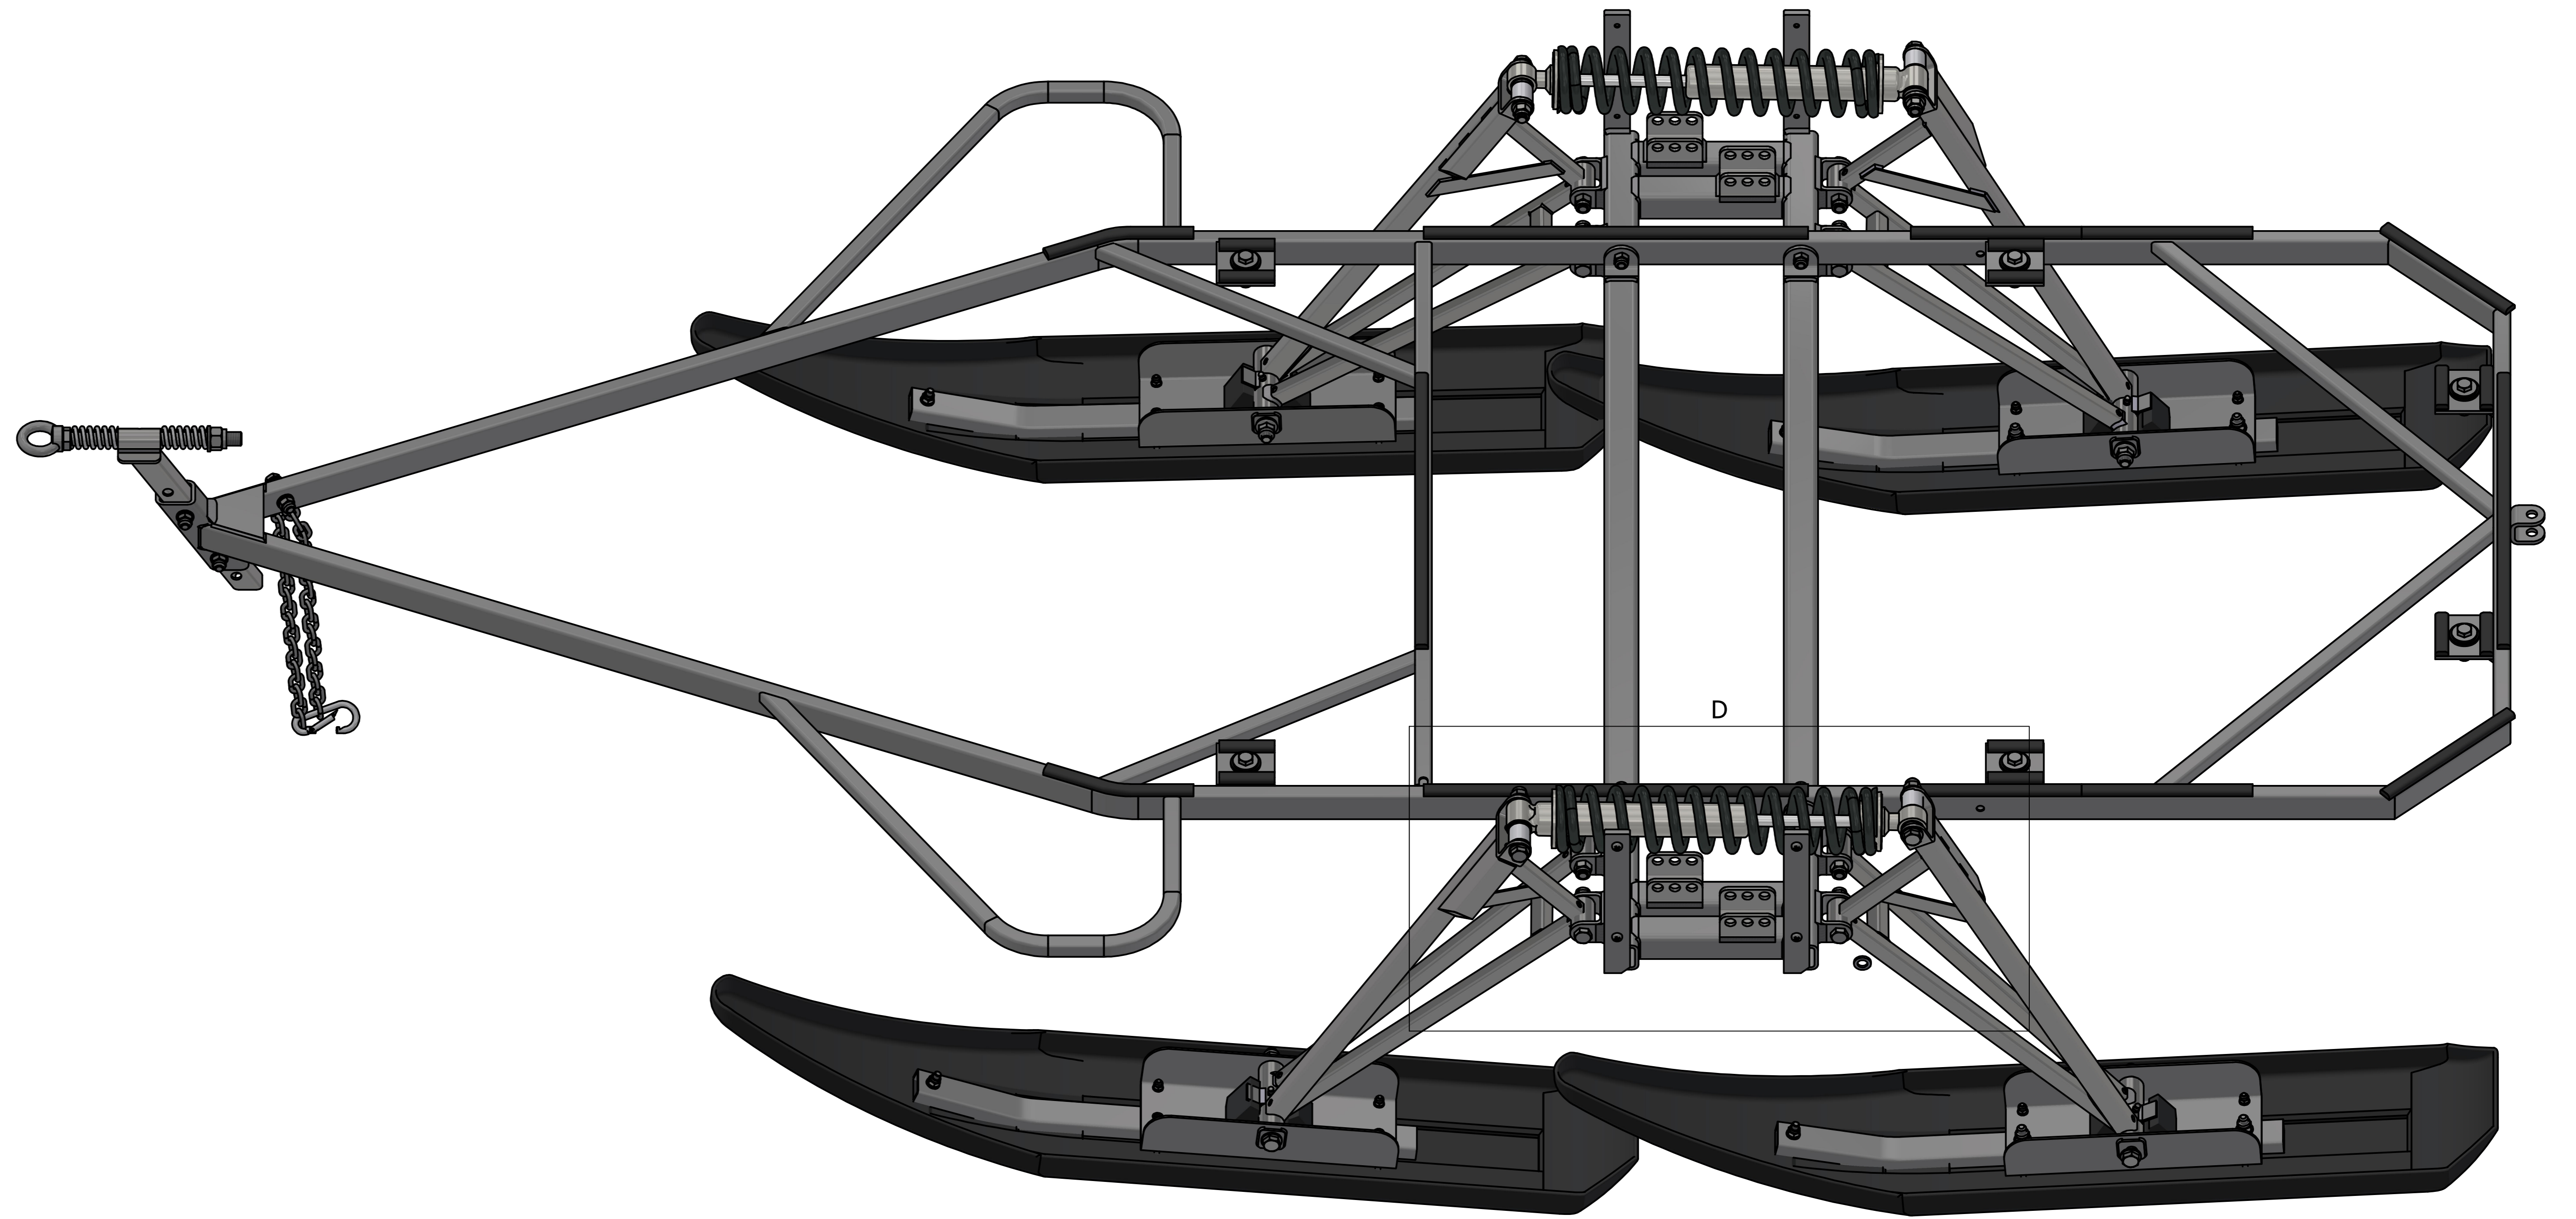

# Assembly Super Pulk 4 seat 2 shocks mono (Heavy)

REVISION HISTORY			
REV	DESCRIPTION	DATE	AUTHOR
A			MM

Shock absorber dia. 78mm

Spacers SET Art. Nr.: **13460**

**A** 2x

**B** 2x

Created by	MM	Creation Date	11/02/2020	Total Pages	N/A	Format	A0	Scale	1 : 3,5	Sheet of Sheets	1 / 2
Title: Frame assembly Heavy mono shock Winter products Part Number (Drawing): NK Drawing Number: IN110492 Rev: A											

Use Heavy Duty absorber

C (1:2)

Use front and middle hole in top frame

D (1:2)

Created By	MM	Creation Date	11/02/2020	Total Pages	N/A	Format	A0	Scale	1 : 4	Sheet of Sheets	2 / 2
 Benqera Hengeren för de kvalitetsbevisade skidspårarna i Sverige AB			Title Frame assembly Heavy mono shock Winter products								
Part Number (Stock)	NK	Storage Number	IN110492	Rev							
				A							