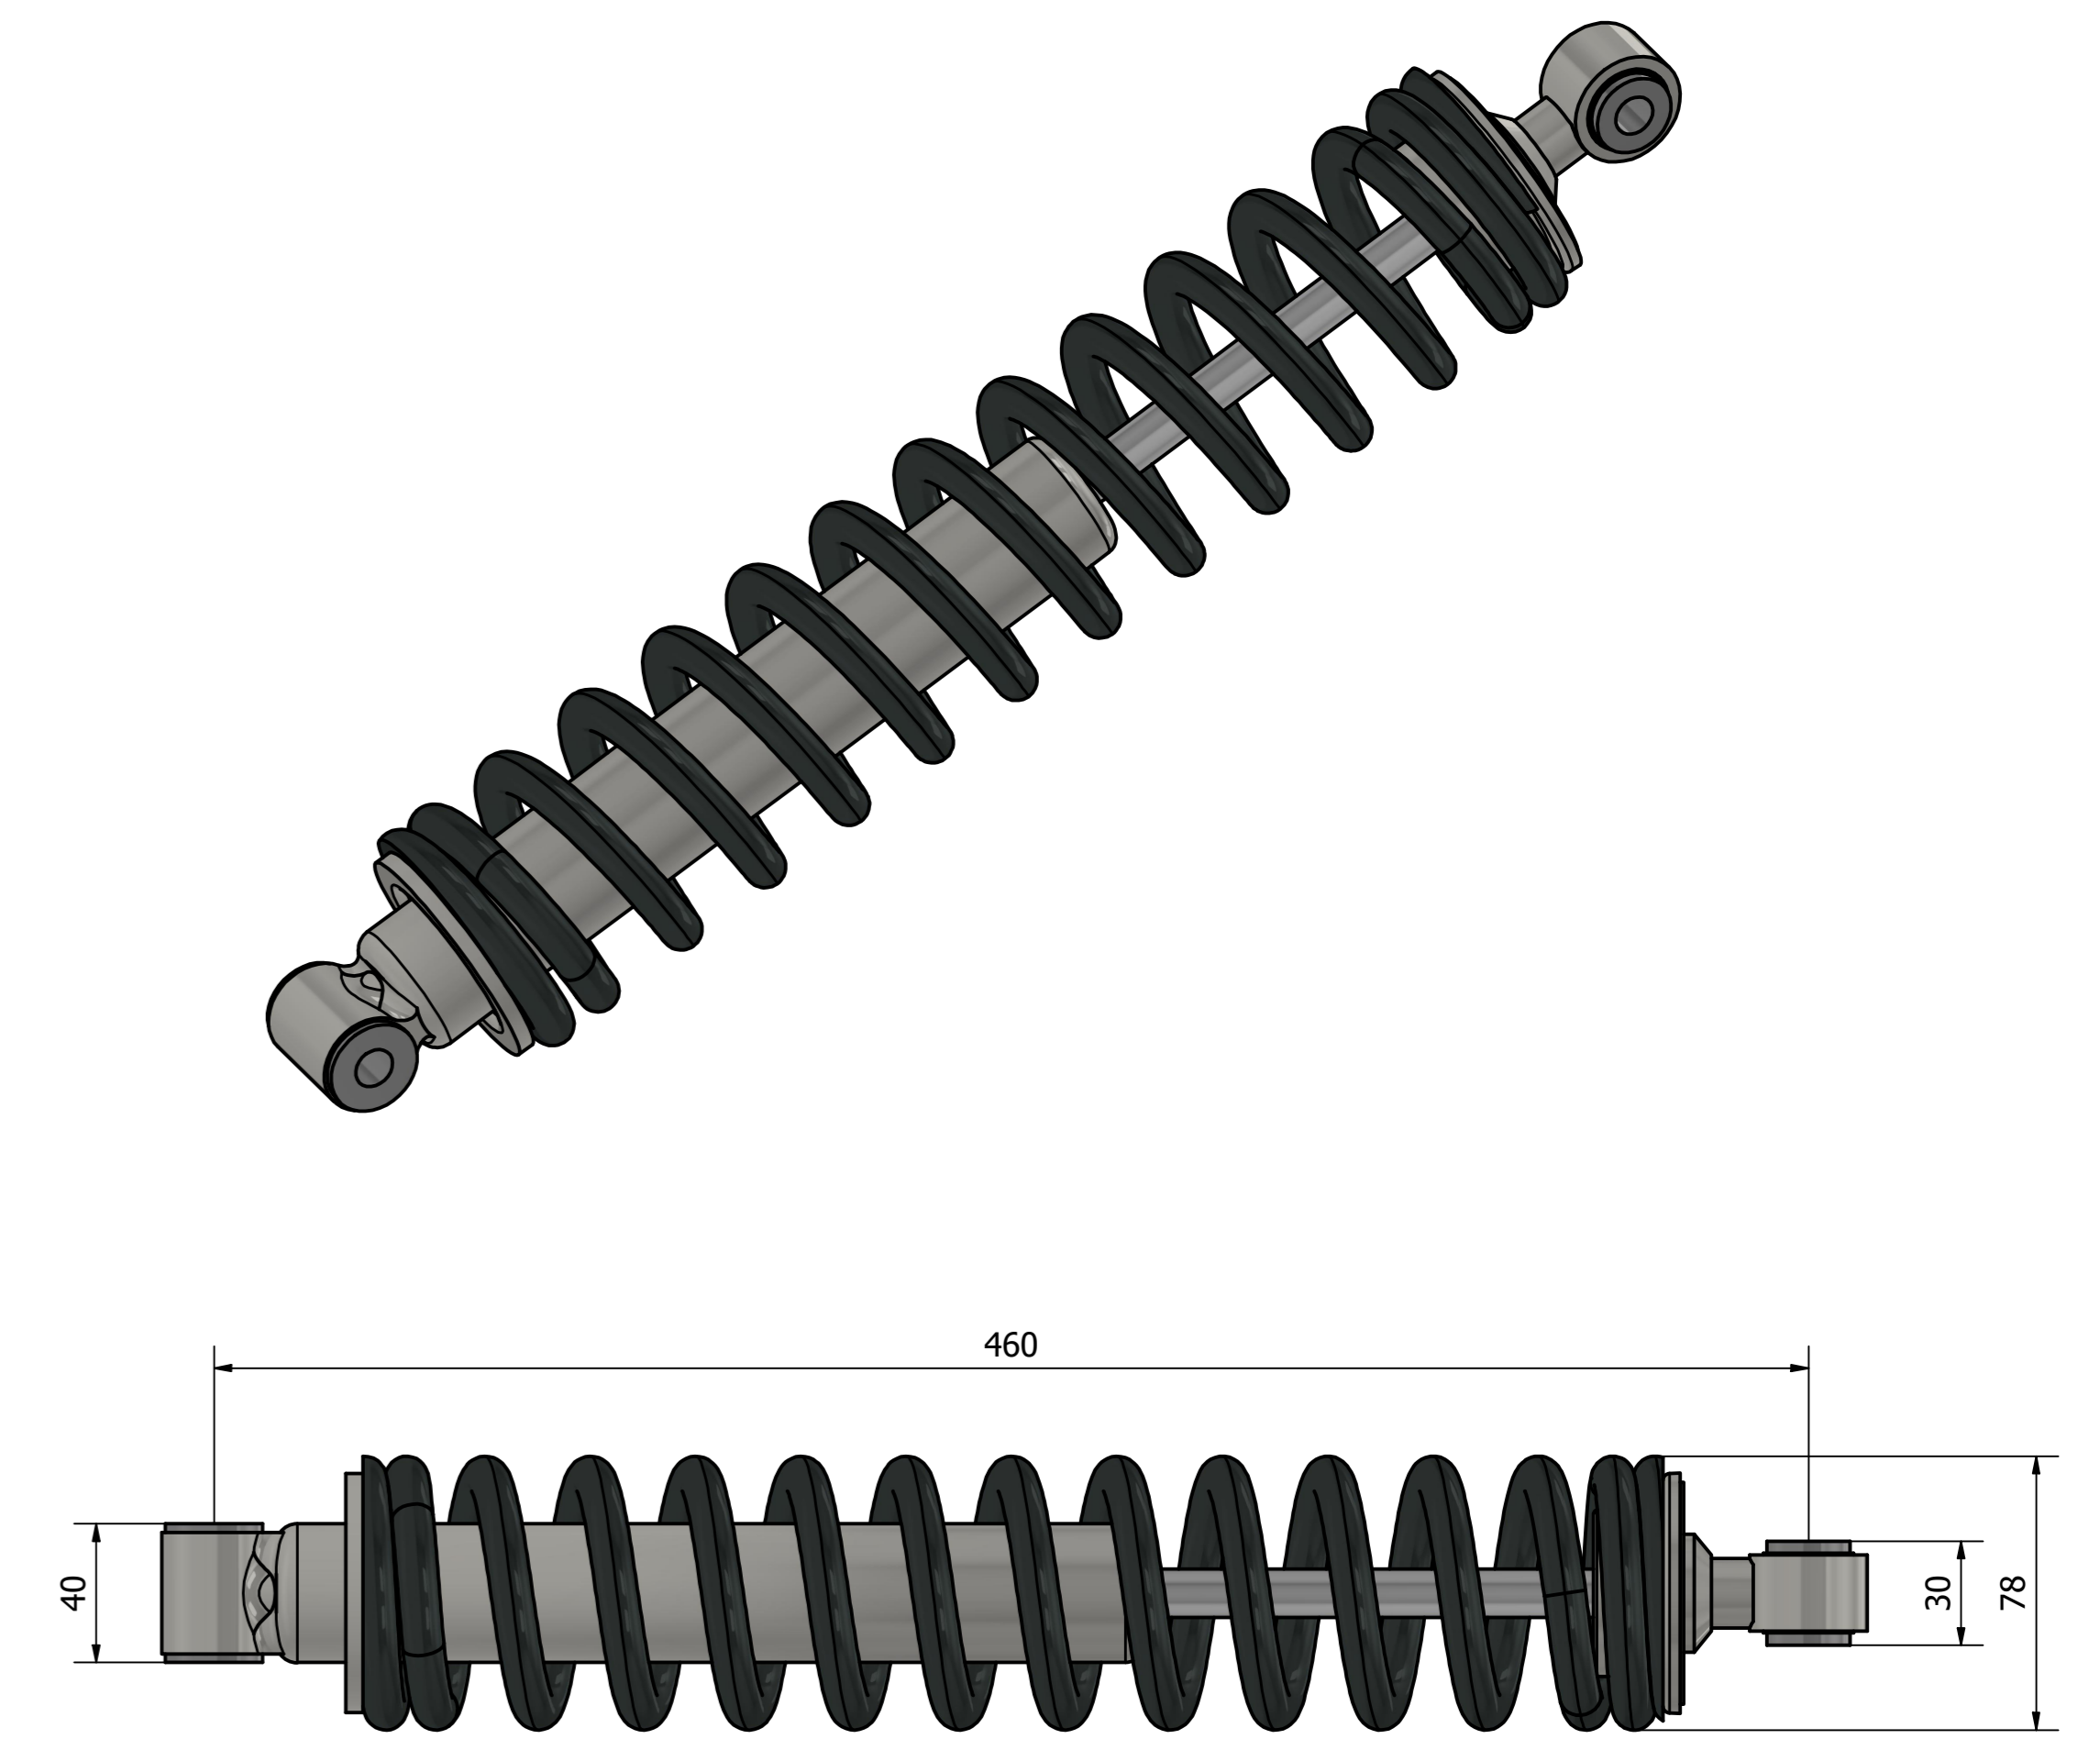

# Assembly Super Pulk 4 seat 2 shocks mono (Heavy)

REVISION HISTORY			
REV	DESCRIPTION	DATE	AUTHOR
A			MM

Shock absorber dia. 78mm

Spacers SET Art. Nr.: **13460**

**A** 2x

**B** 2x

Created by	MM	Creation Date	11/02/2020	Total Pages	N/A	Format	A0	Scale	1 : 3,5	Sheet of Sheets	1 / 2
Title: Frame assembly Heavy mono shock Winter products Part Number (Drawing): NK Drawing Number: IN110492 Rev: A											

Use Heavy Duty absorber

C (1:2)

Use front and middle hole in top frame

D (1:2)

Created By	MM	Creation Date	11/02/2020	Total Pages	N/A	Format	A0	Scale	1 : 4	Sheet of Sheets	2 / 2
 Benqera Hengeren för de kvalitetsbevisade skidspårarna i Sverige AB			Title Frame assembly Heavy mono shock Winter products								
Part Number (Stock)	NK	Storage Number	IN110492	Rev							
				A							