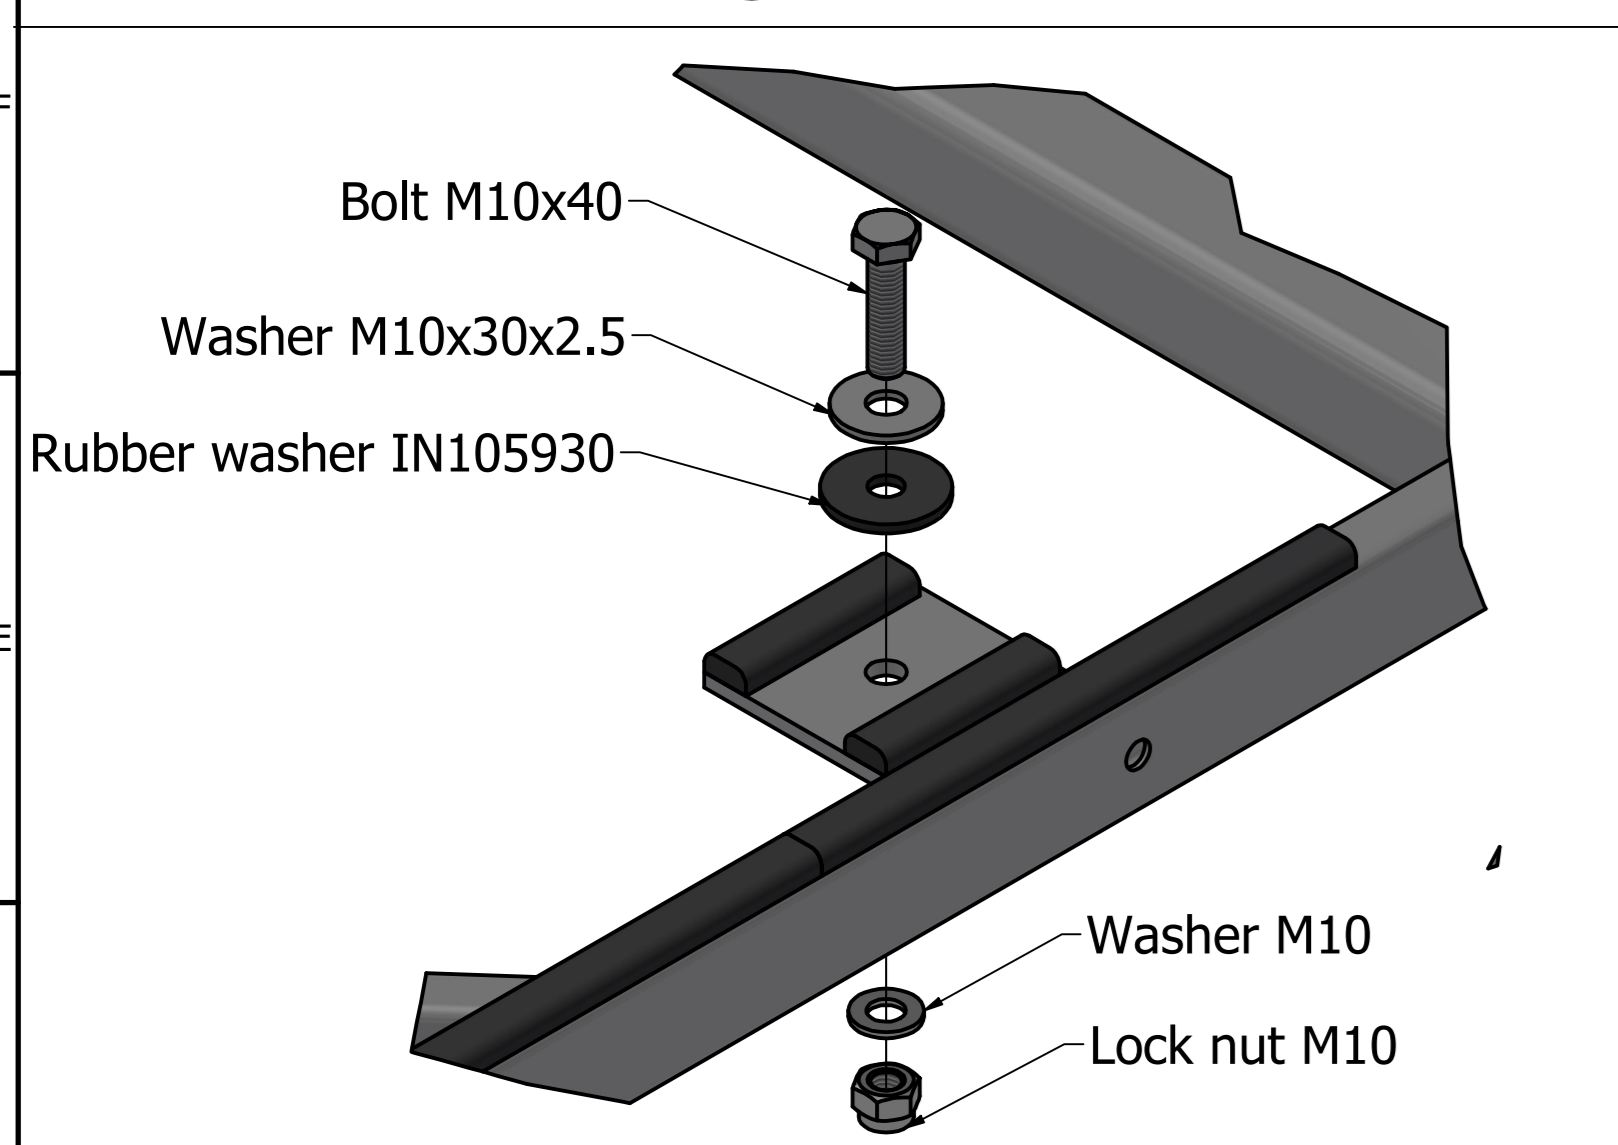

# Assembly Super Pulk 4 seat 2 shocks mono (Heavy)

REVISION HISTORY			
REV	DESCRIPTION	DATE	AUTHOR
A			MM

Shock absorber dia. 78mm

Spacers SET Art. Nr.: **13460**

**A** 2x

**B** 2x

Created by	MM	Creation Date	11/02/2020	Total Pages	N/A	Format	A0	Scale	1 : 3,5	Sheet of Sheets	1 / 2
Title: Frame assembly Heavy mono shock Winter products Part Number (Drawing): NK Drawing Number: IN110492 Rev: A											

Use Heavy Duty absorber

C (1:2)

Use front and middle hole in top frame

D (1:2)

Created By	MM	Creation Date	11/02/2020	Total Pages	N/A	Format	A0	Scale	1 : 4	Sheet of Sheets	2 / 2
 Benqera Hengeren för de kvalitetsbevisade skidspårarna i Sverige AB			Title Frame assembly Heavy mono shock Winter products								
Part Number (Stock)	NK	Storage Number	IN110492	Rev							
				A							