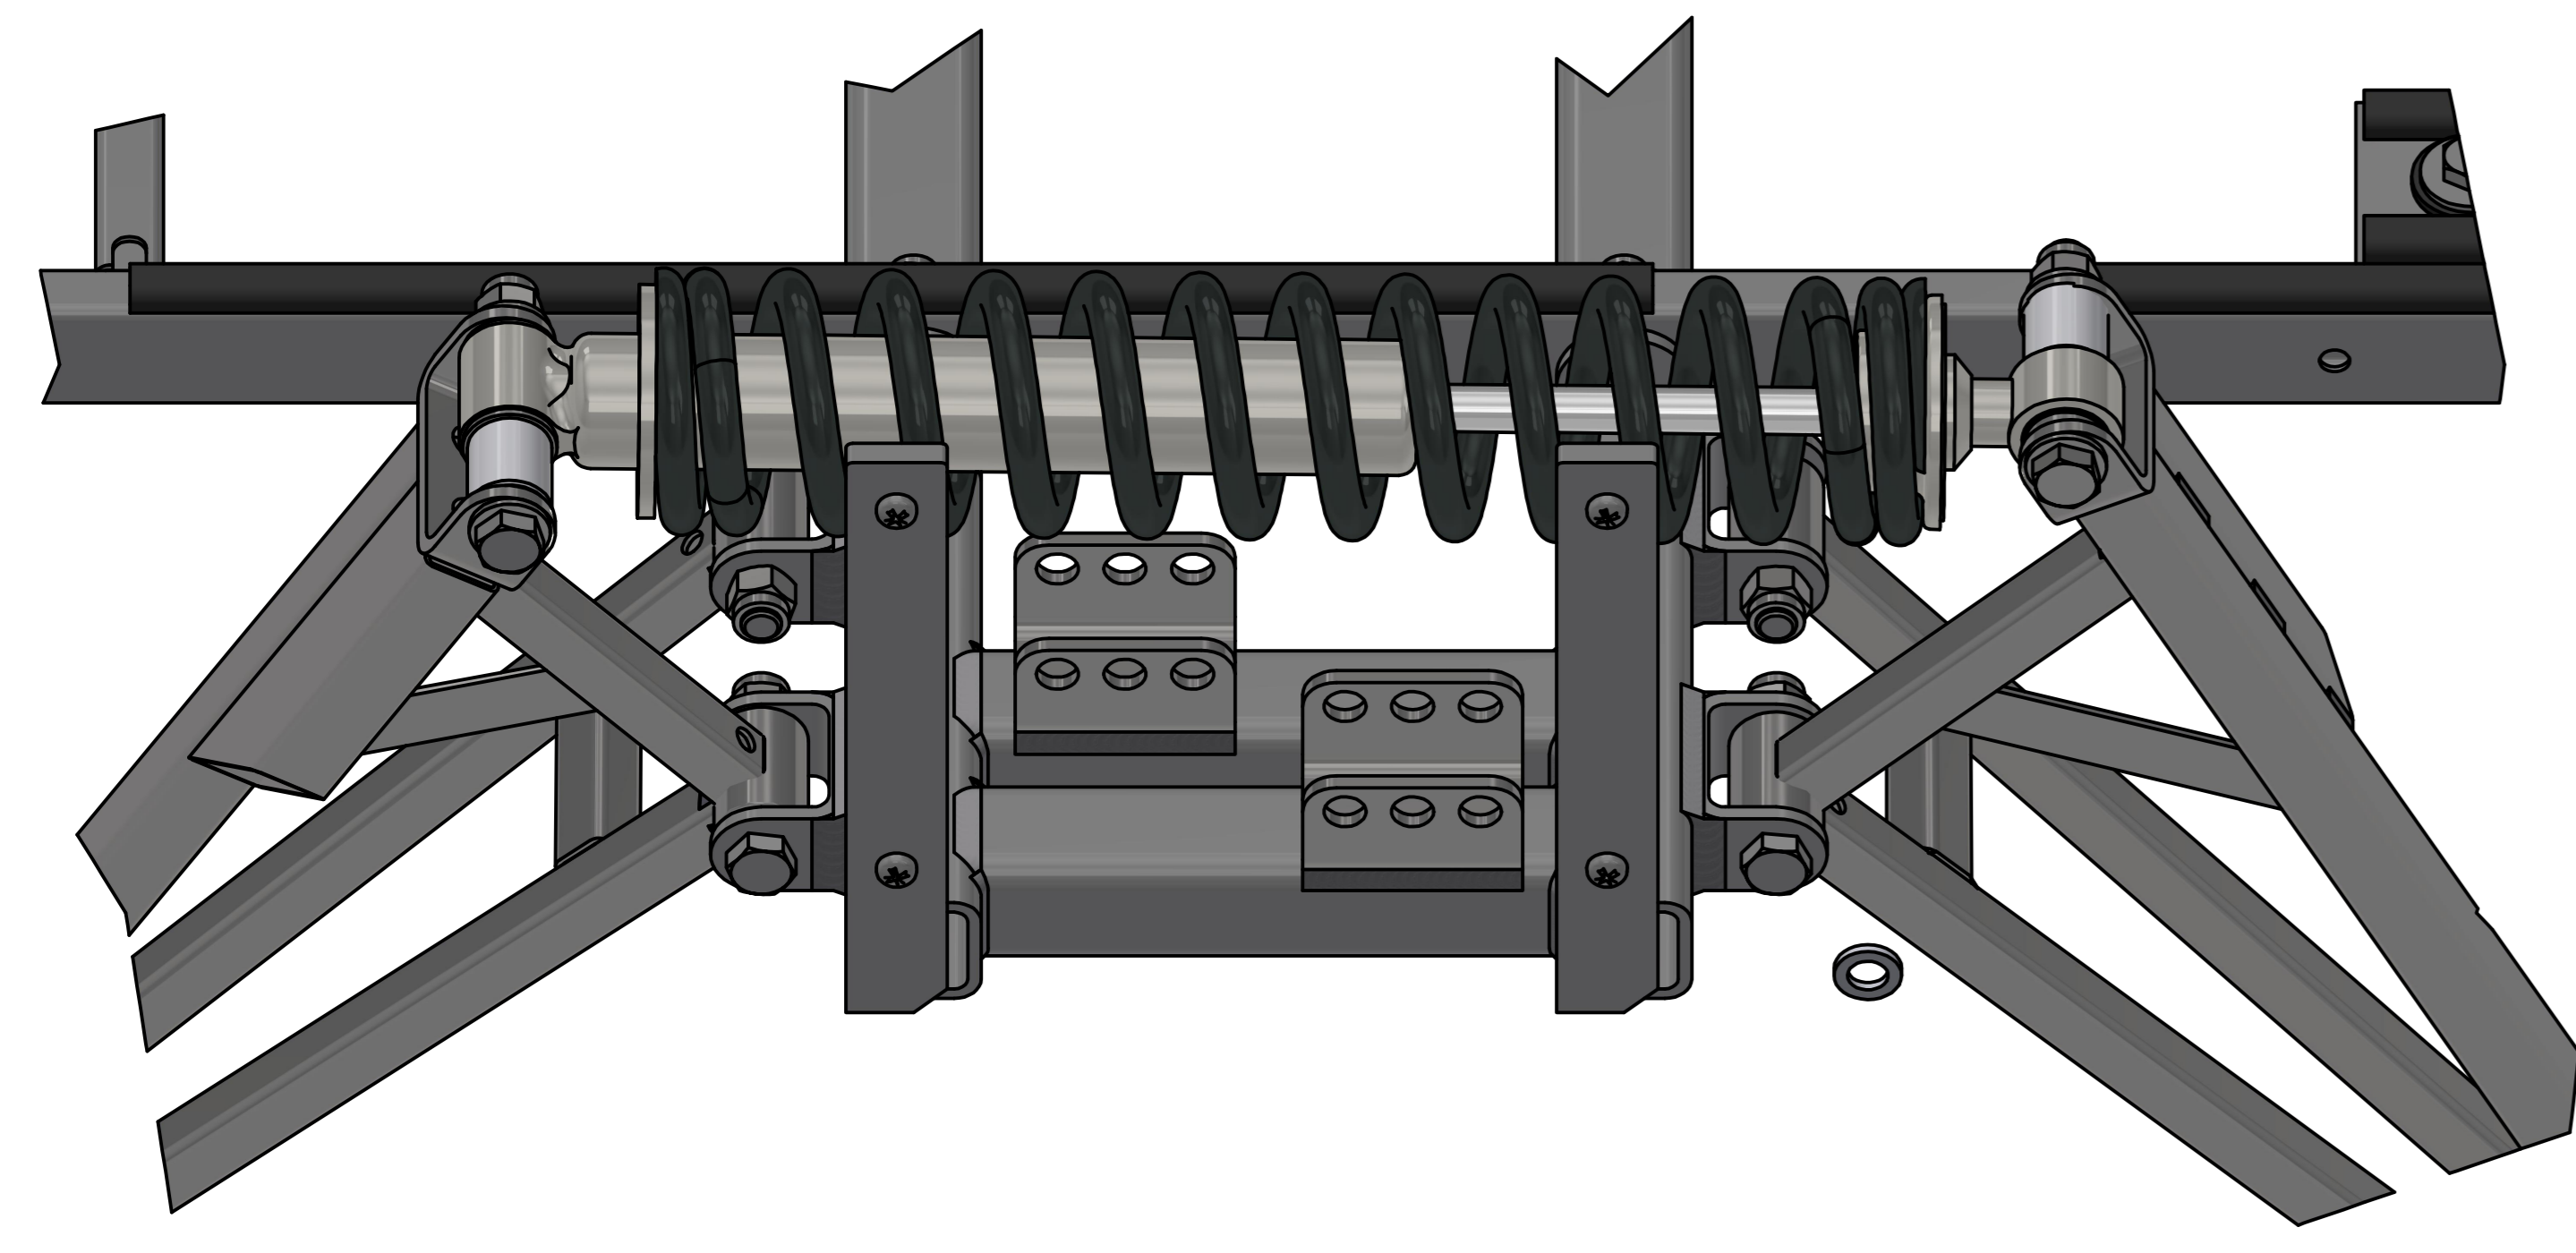

# Assembly Super Pulk 4 seat 2 shocks mono (Heavy)

REVISION HISTORY			
REV	DESCRIPTION	DATE	AUTHOR
A			MM

Shock absorber dia. 78mm

Spacers SET Art. Nr.: **13460**

**A** 2x

**B** 2x

Created by	MM	Creation Date	11/02/2020	Total Pages	N/A	Format	A0	Scale	1 : 3,5	Sheet of Sheets	1 / 2
Title: Frame assembly Heavy mono shock Winter products Part Number (Drawing): NK Drawing Number: IN110492 Rev: A											

Use Heavy Duty absorber

C (1:2)

Use front and middle hole in top frame

D (1:2)

Created By	MM	Creation Date	11/02/2020	Total Pages	N/A	Format	A0	Scale	1 : 4	Sheet of Sheets	2 / 2
 Benqera Hengeren för de kvalitetsbevisade skidspårarna i Sverige AB			Title Frame assembly Heavy mono shock Winter products								
Part Number (Stock)	NK	Storage Number	IN110492	Rev							
				A							