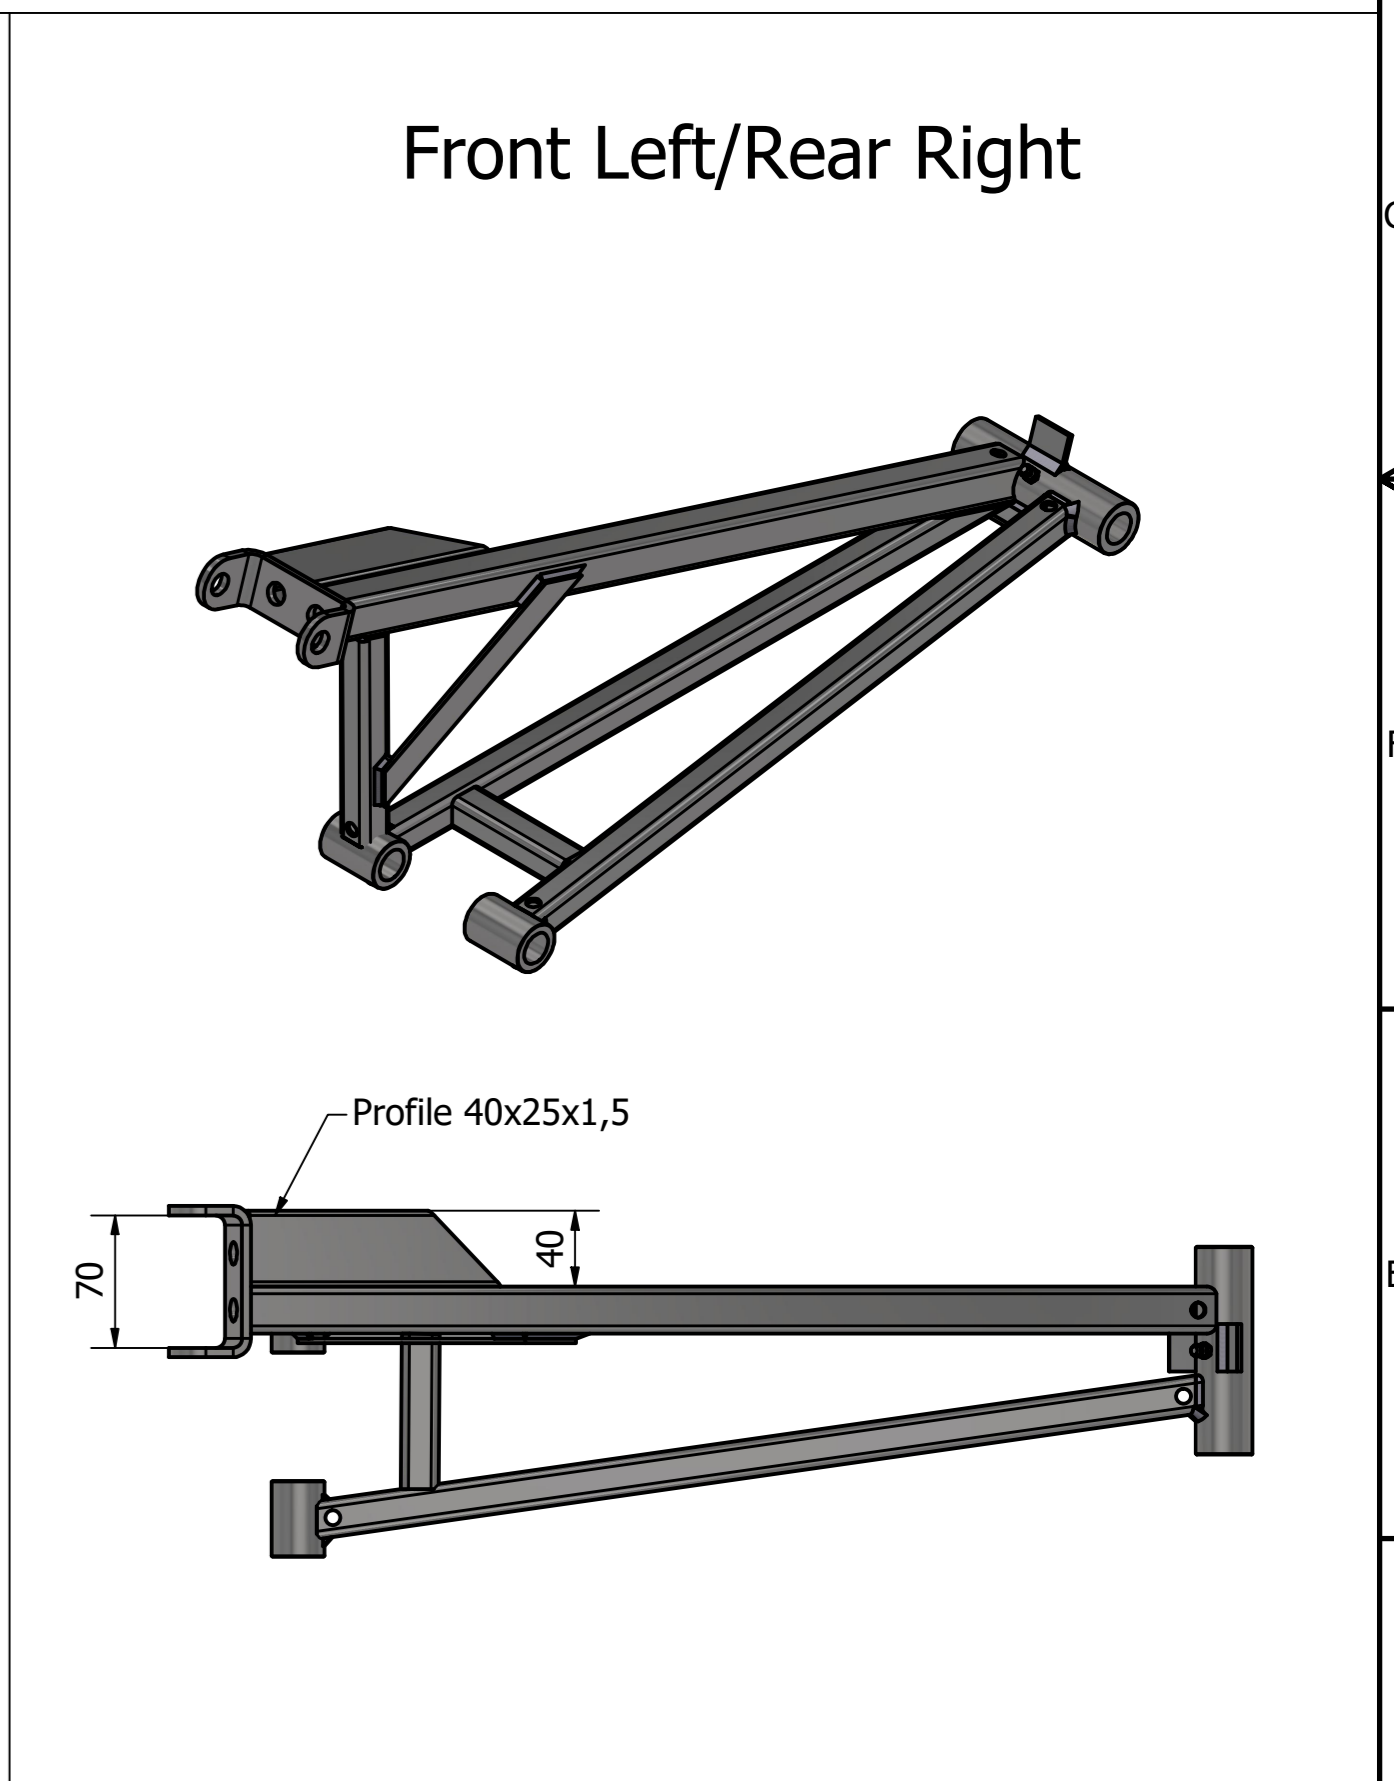

# Assembly Super Pulk 4 seat 2 shocks mono (Heavy)

REVISION HISTORY			
REV	DESCRIPTION	DATE	AUTHOR
A			MM

Shock absorber dia. 78mm

Spacers SET Art. Nr.: **13460**

**A** 2x

**B** 2x

Created by	MM	Creation Date	11/02/2020	Total Pages	N/A	Format	A0	Scale	1 : 3,5	Sheet of Sheets	1 / 2
Title: Frame assembly Heavy mono shock Winter products Part Number (Drawing): NK Drawing Number: IN110492 Rev: A											

Use Heavy Duty absorber

C (1:2)

Use front and middle hole in top frame

D (1:2)

Created By	MM	Creation Date	11/02/2020	Total Pages	N/A	Format	A0	Scale	1 : 4	Sheet of Sheets	2 / 2
 Benqera Hengeren för de kvalitetsbevisade skidspårarna i Sverige AB			Title Frame assembly Heavy mono shock Winter products								
Part Number (Stock)	NK	Storage Number	IN110492	Rev							
				A							