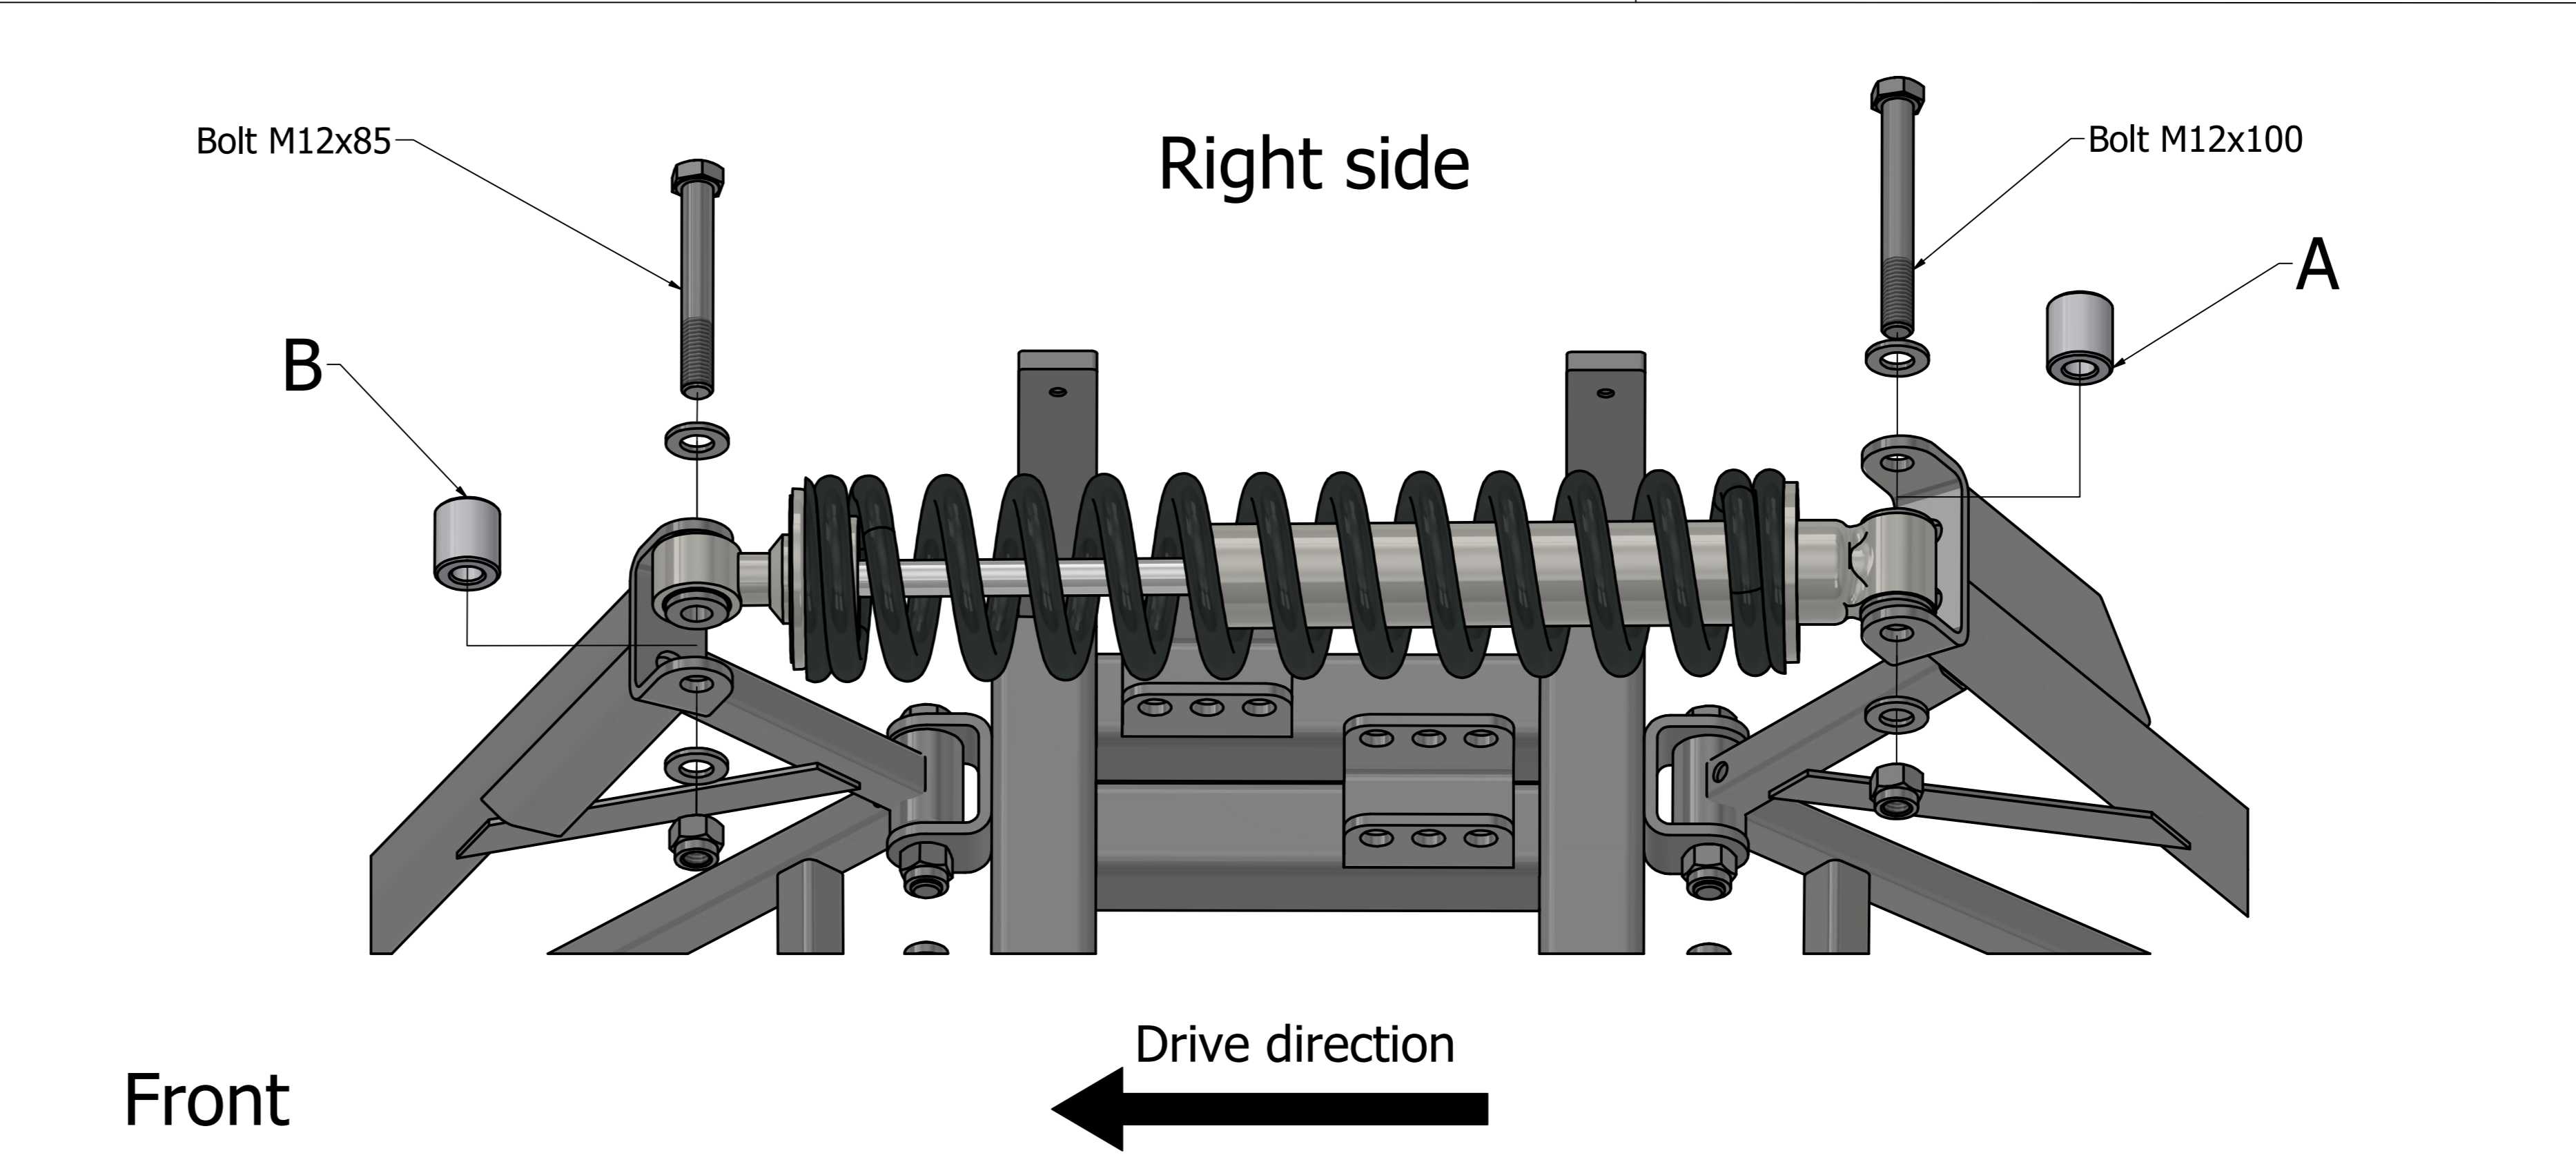

# Assembly Super Pulk 4 seat 2 shocks mono (Heavy)

REVISION HISTORY			
REV	DESCRIPTION	DATE	AUTHOR
A			MM

Shock absorber dia. 78mm

Spacers SET Art. Nr.: **13460**

**A** 2x

**B** 2x

Created by	MM	Creation Date	11/02/2020	Total Pages	N/A	Format	A0	Scale	1 : 3,5	Sheet of Sheets	1 / 2
Title: Frame assembly Heavy mono shock Winter products Part Number (Drawing): NK Drawing Number: IN110492 Rev: A											

Use Heavy Duty absorber

C (1:2)

Use front and middle hole in top frame

D (1:2)

Created By	MM	Creation Date	11/02/2020	Total Pages	N/A	Format	A0	Scale	1 : 4	Sheet of Sheets	2 / 2
 Benqera Hengeren för de kvalitetsbevisade skidspårarna i Sverige AB			Title Frame assembly Heavy mono shock Winter products								
Part Number (Stock)	NK	Storage Number	IN110492	Rev							
				A							