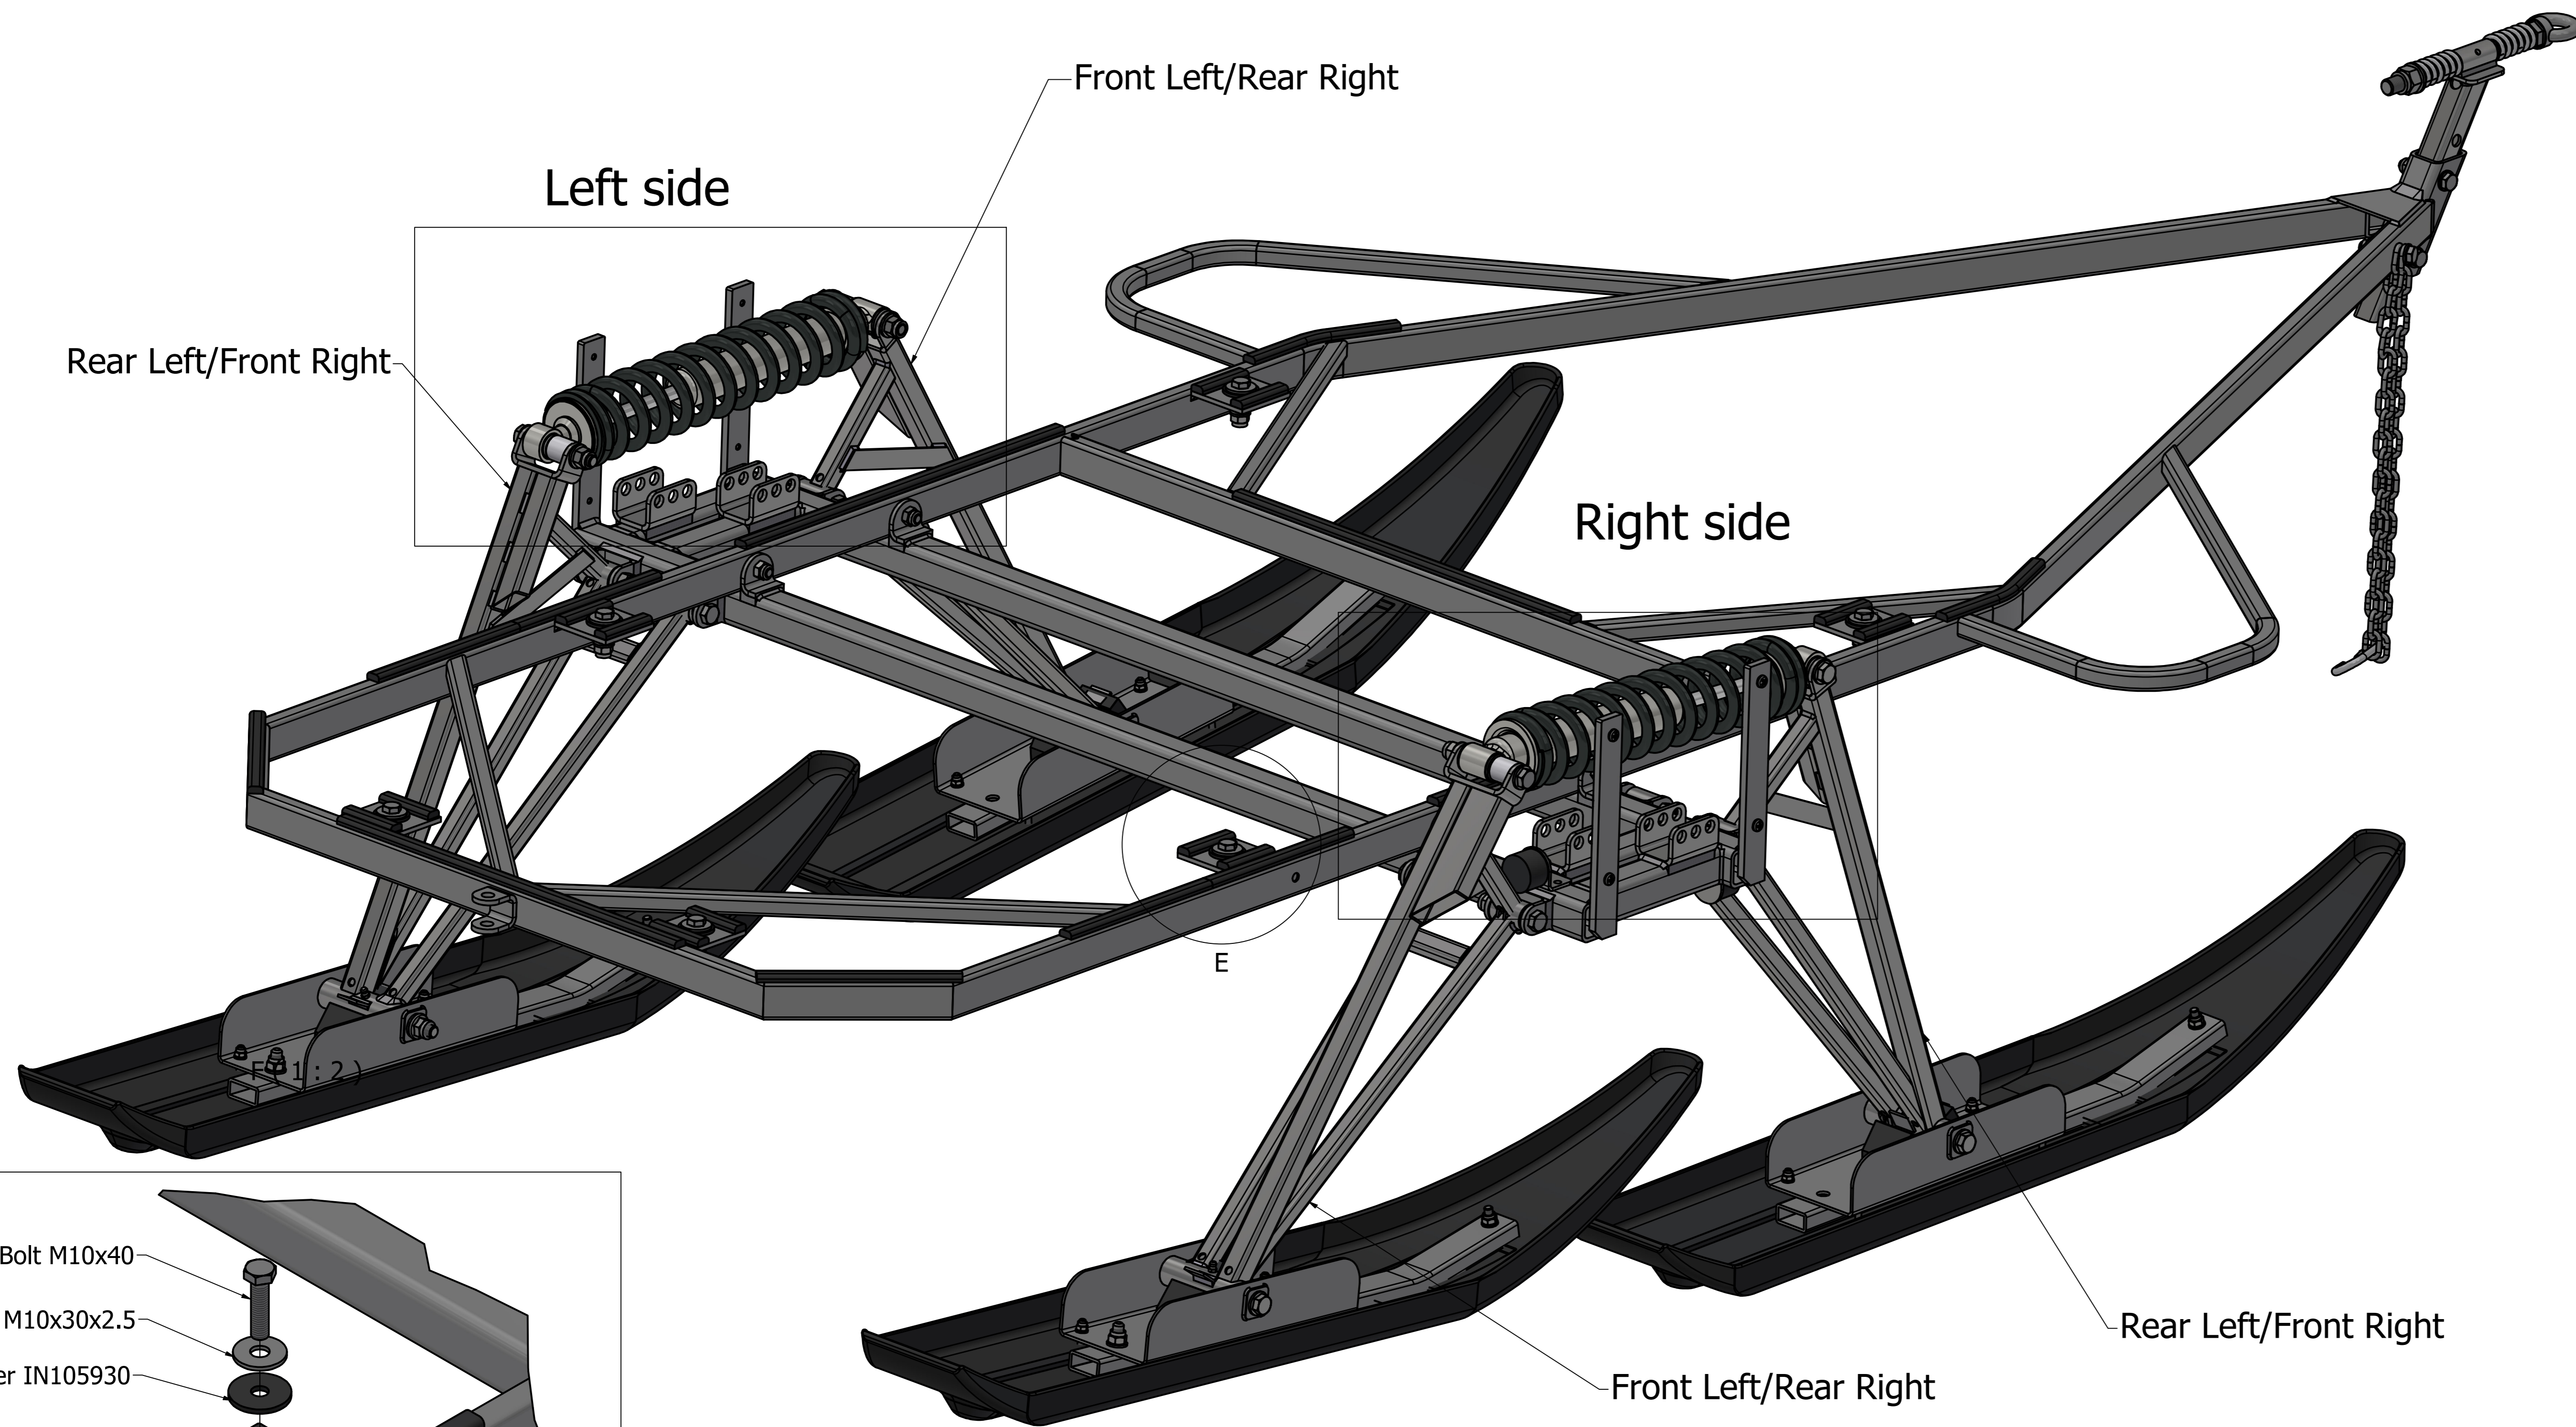

# Assembly Super Pulk 4 seat 2 shocks mono (Heavy)

REVISION HISTORY			
REV	DESCRIPTION	DATE	AUTHOR
A			MM

Shock absorber dia. 78mm

Spacers SET Art. Nr.: **13460**

**A** 2x

**B** 2x

Created by	MM	Creation Date	11/02/2020	Total Pages	N/A	Format	A0	Scale	1 : 3,5	Sheet of Sheets	1 / 2
Title: Frame assembly Heavy mono shock Winter products Part Number (Drawing): NK Drawing Number: IN110492 Rev: A											

Use Heavy Duty absorber

C (1:2)

Use front and middle hole in top frame

D (1:2)

Created By	MM	Creation Date	11/02/2020	Total Pages	N/A	Format	A0	Scale	1 : 4	Sheet of Sheets	2 / 2
 Benqera Hengeren för de kvalitetsbevisade skidspårarna i Sverige AB			Title Frame assembly Heavy mono shock Winter products								
Part Number (Stock)	NK	Storage Number	IN110492	Rev							
				A							