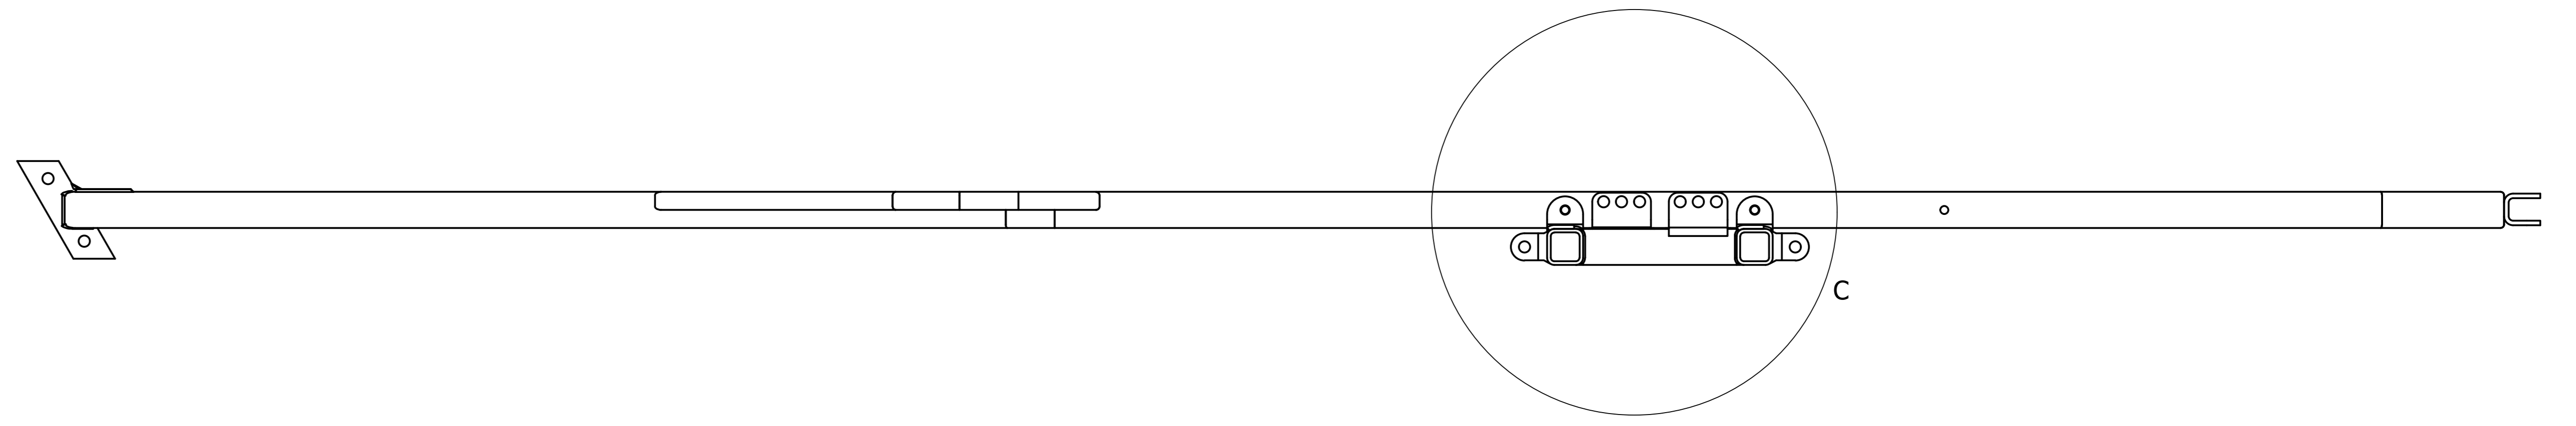

# Assembly Super Pulk 4 seat 2 shocks mono (Heavy)

REVISION HISTORY			
REV	DESCRIPTION	DATE	AUTHOR
A			MM

Shock absorber dia. 78mm

Spacers SET Art. Nr.: **13460**

**A** 2x

**B** 2x

Created by	MM	Creation Date	11/02/2020	Total Pages	N/A	Format	A0	Scale	1 : 3,5	Sheet of Sheets	1 / 2
Title: Frame assembly Heavy mono shock Winter products Part Number (Drawing): NK Drawing Number: IN110492 Rev: A											

Use Heavy Duty absorber

C (1:2)

Use front and middle hole in top frame

D (1:2)

Created By	MM	Creation Date	11/02/2020	Total Pages	N/A	Format	A0	Scale	1 : 4	Sheet of Sheets	2 / 2
 Benqera Hengeren för de kvalitetsbevisade skidspårarna i Sverige AB			Title Frame assembly Heavy mono shock Winter products								
Part Number (Stock)	NK	Storage Number	IN110492	Rev							
				A							