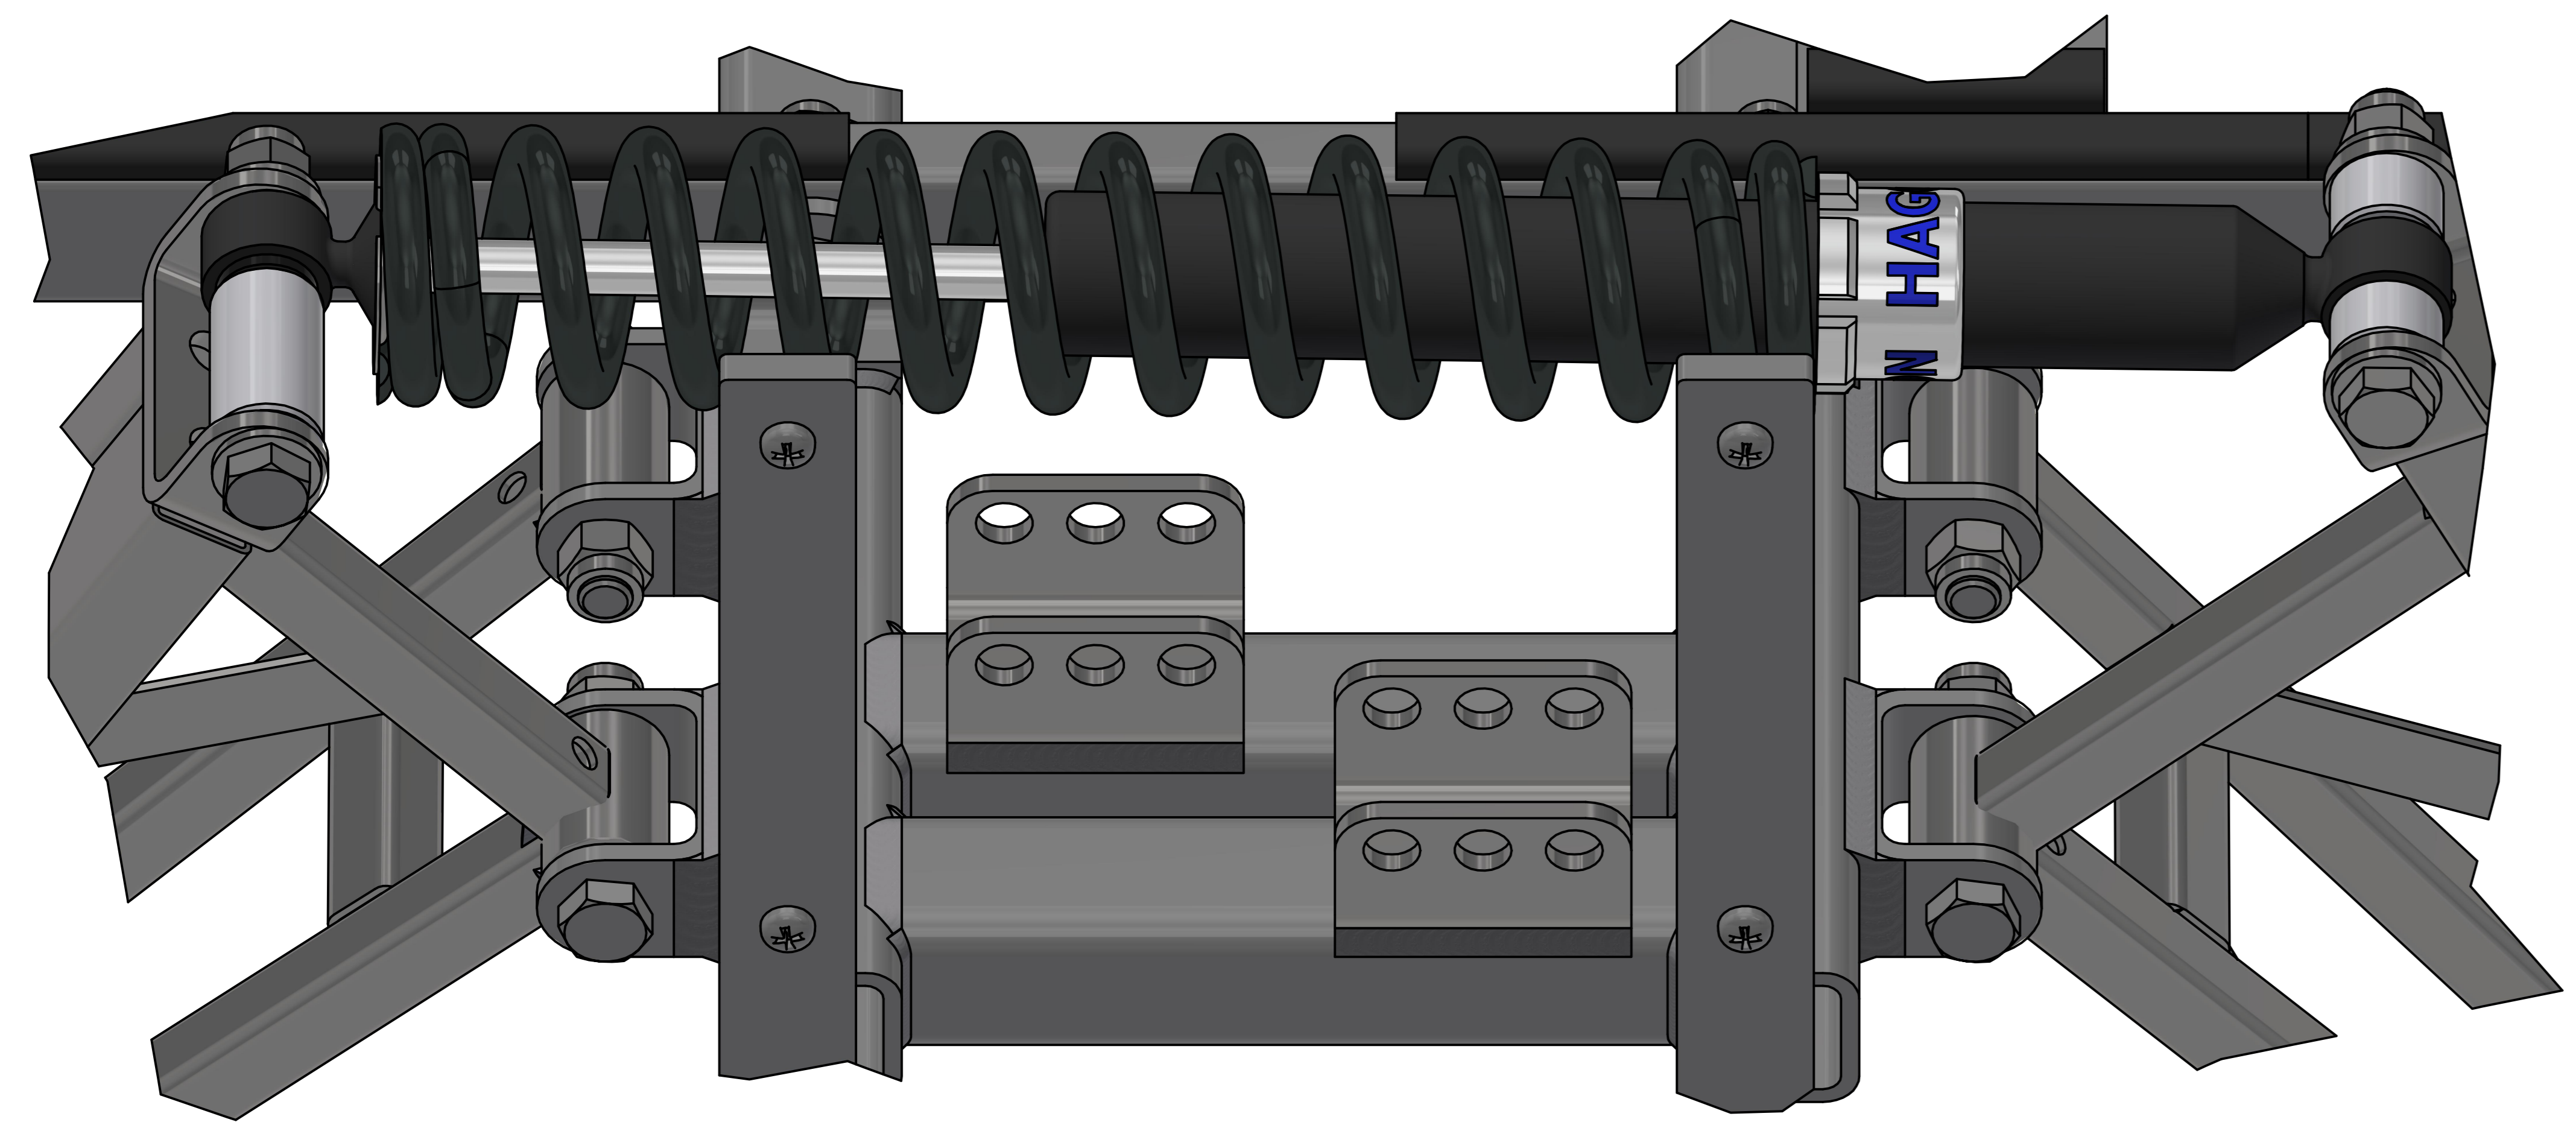

# Assembly Super Pulk 2 seat 2 shocks mono (Hagon)

REVISION HISTORY			
REV	DESCRIPTION	DATE	AUTHOR
A			MM

## HAGON shock absorber

**Spacers SET Art.Nr.: 13461**

A	2x		
B	2x		
C	2x		

Created by	MM	Creation Date	10/02/2020	Total Pages	N/A	Format	A0	Scale	1 : 3,5	Sheet of Sheets	1 / 2
Title: Frame assembly Hagon mono shock Winter products Part Number (Drawing): NK Drawing Number: IN110488 Rev: A											

D (1:1)

C (1:2)

Use the middle and rear hole in a top frame

Created by	MM	Creation Date	10/02/2020	Total Pages	N/A	Format	A0	Scale	1 : 4	Sheet of Sheets	2 / 2	
		Title: Frame assembly Hagon mono shock Winter products										
Part Number (Drawing)	NK	Drawing Number	IN110488		Rev							A