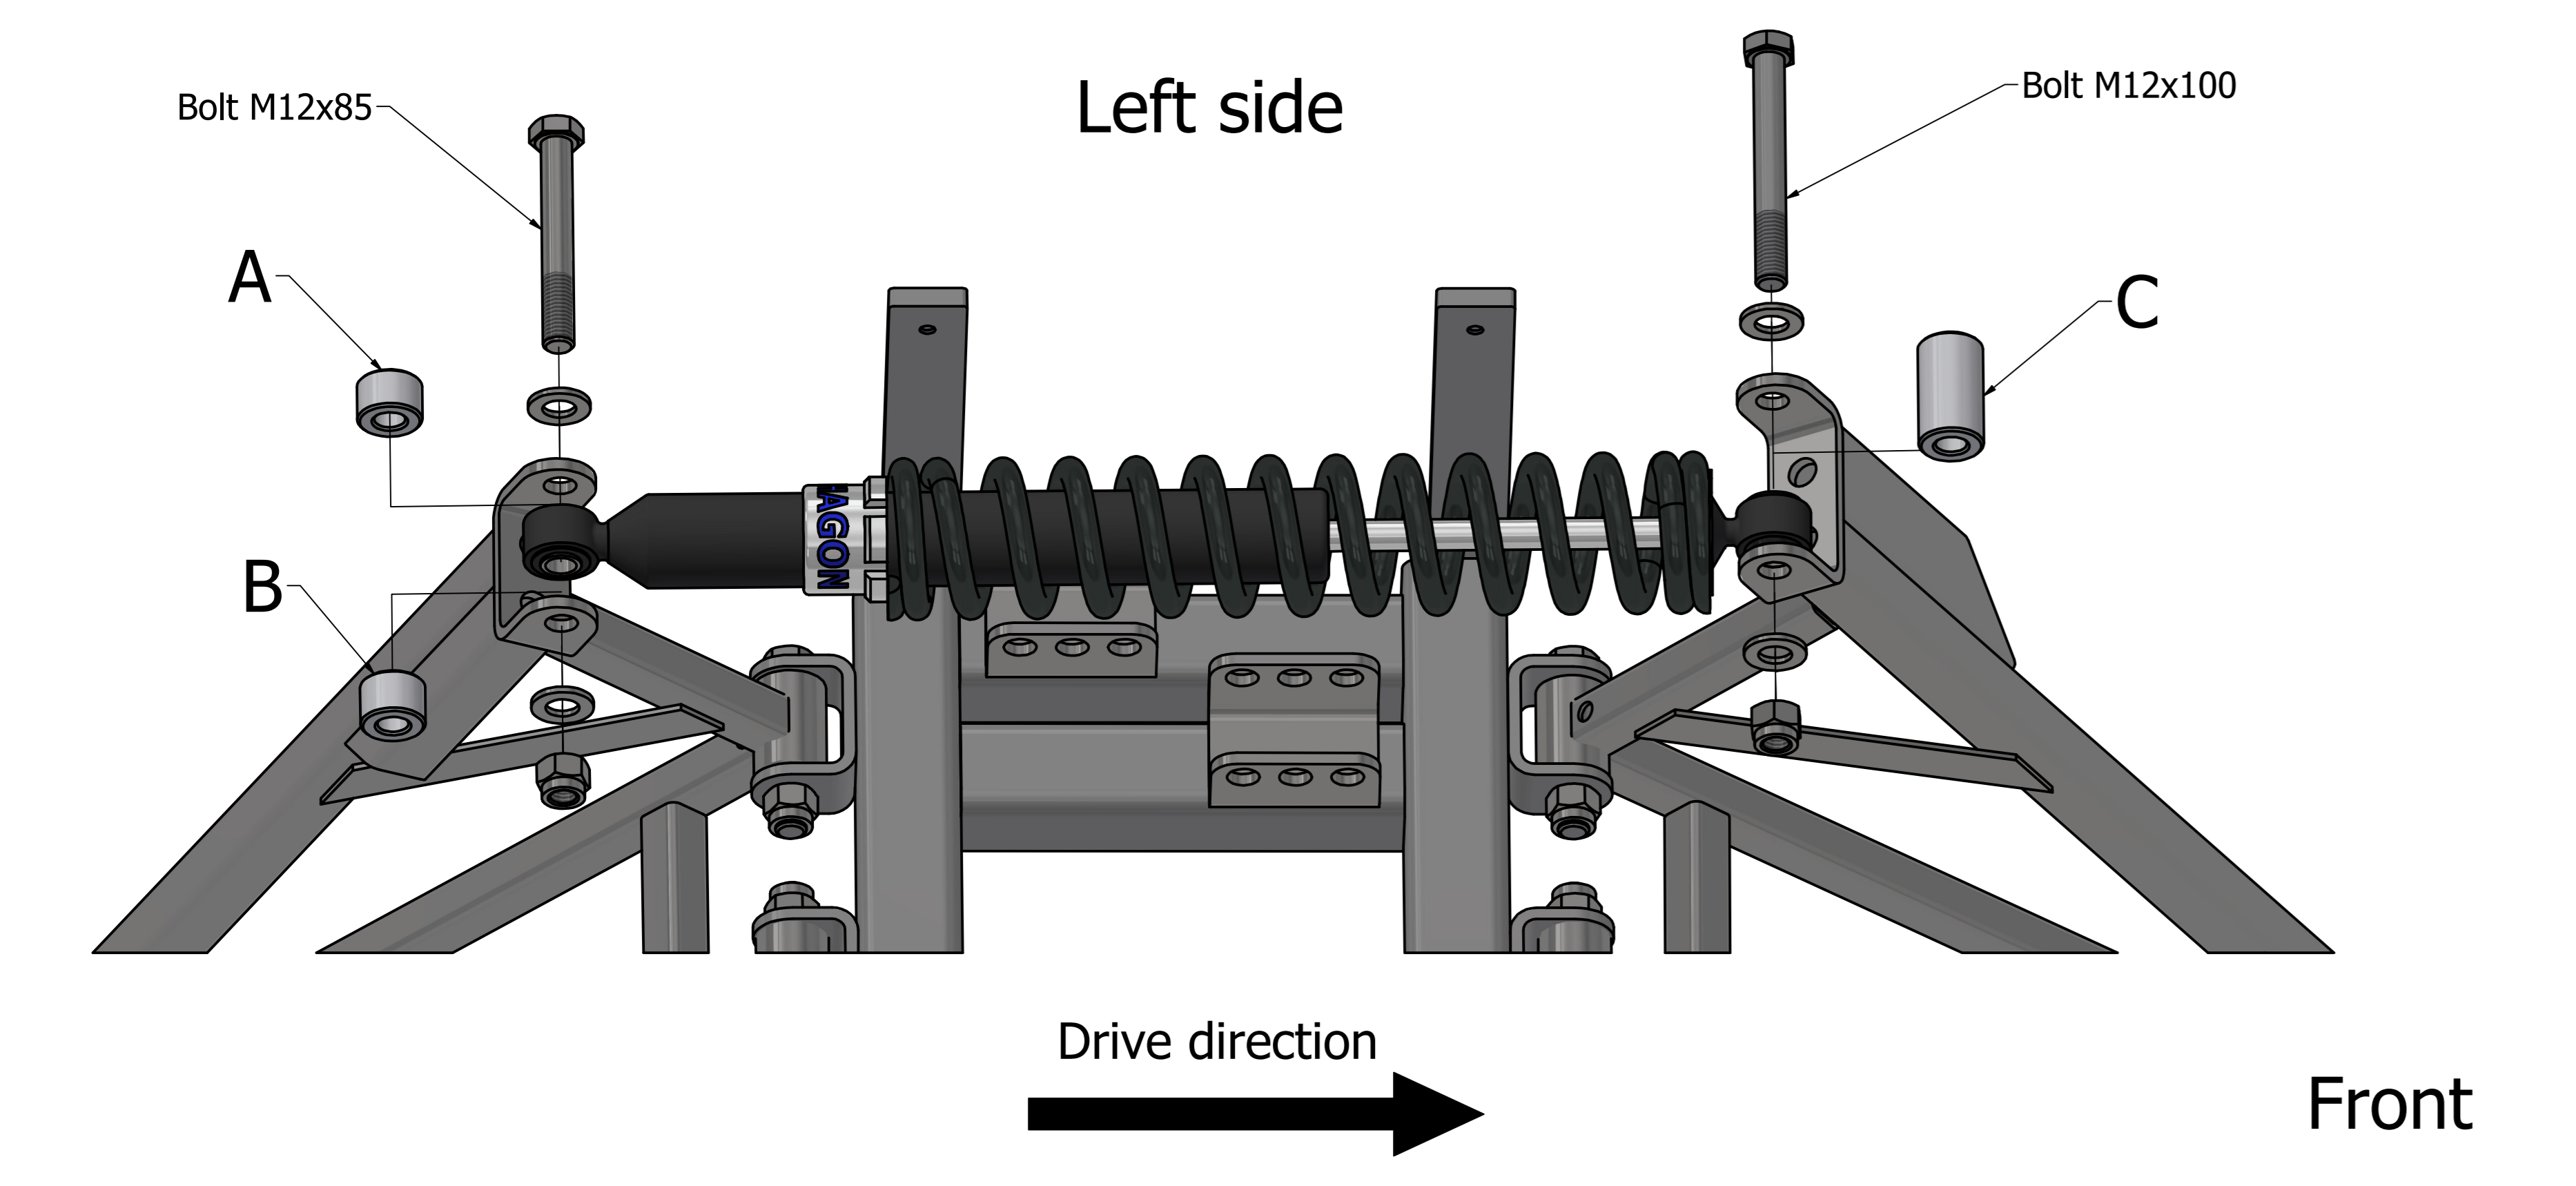

# Assembly Super Pulk 2 seat 2 shocks mono (Hagon)

REVISION HISTORY			
REV	DESCRIPTION	DATE	AUTHOR
A			MM

## HAGON shock absorber

**Spacers SET Art.Nr.: 13461**

A	2x		
B	2x		
C	2x		

Created by	MM	Creation Date	10/02/2020	Total Pages	N/A	Format	A0	Scale	1 : 3,5	Sheet of Sheets	1 / 2
Title: Frame assembly Hagon mono shock Winter products Part Number (Drawing): NK Drawing Number: IN110488 Rev: A											

D (1:1)

C (1:2)

Use the middle and rear hole in a top frame

Created by	MM	Creation Date	10/02/2020	Total Pages	N/A	Format	A0	Scale	1 : 4	Sheet of Sheets	2 / 2	
		Title: Frame assembly Hagon mono shock Winter products										
Part Number (Drawing)	NK	Drawing Number	IN110488		Rev							A