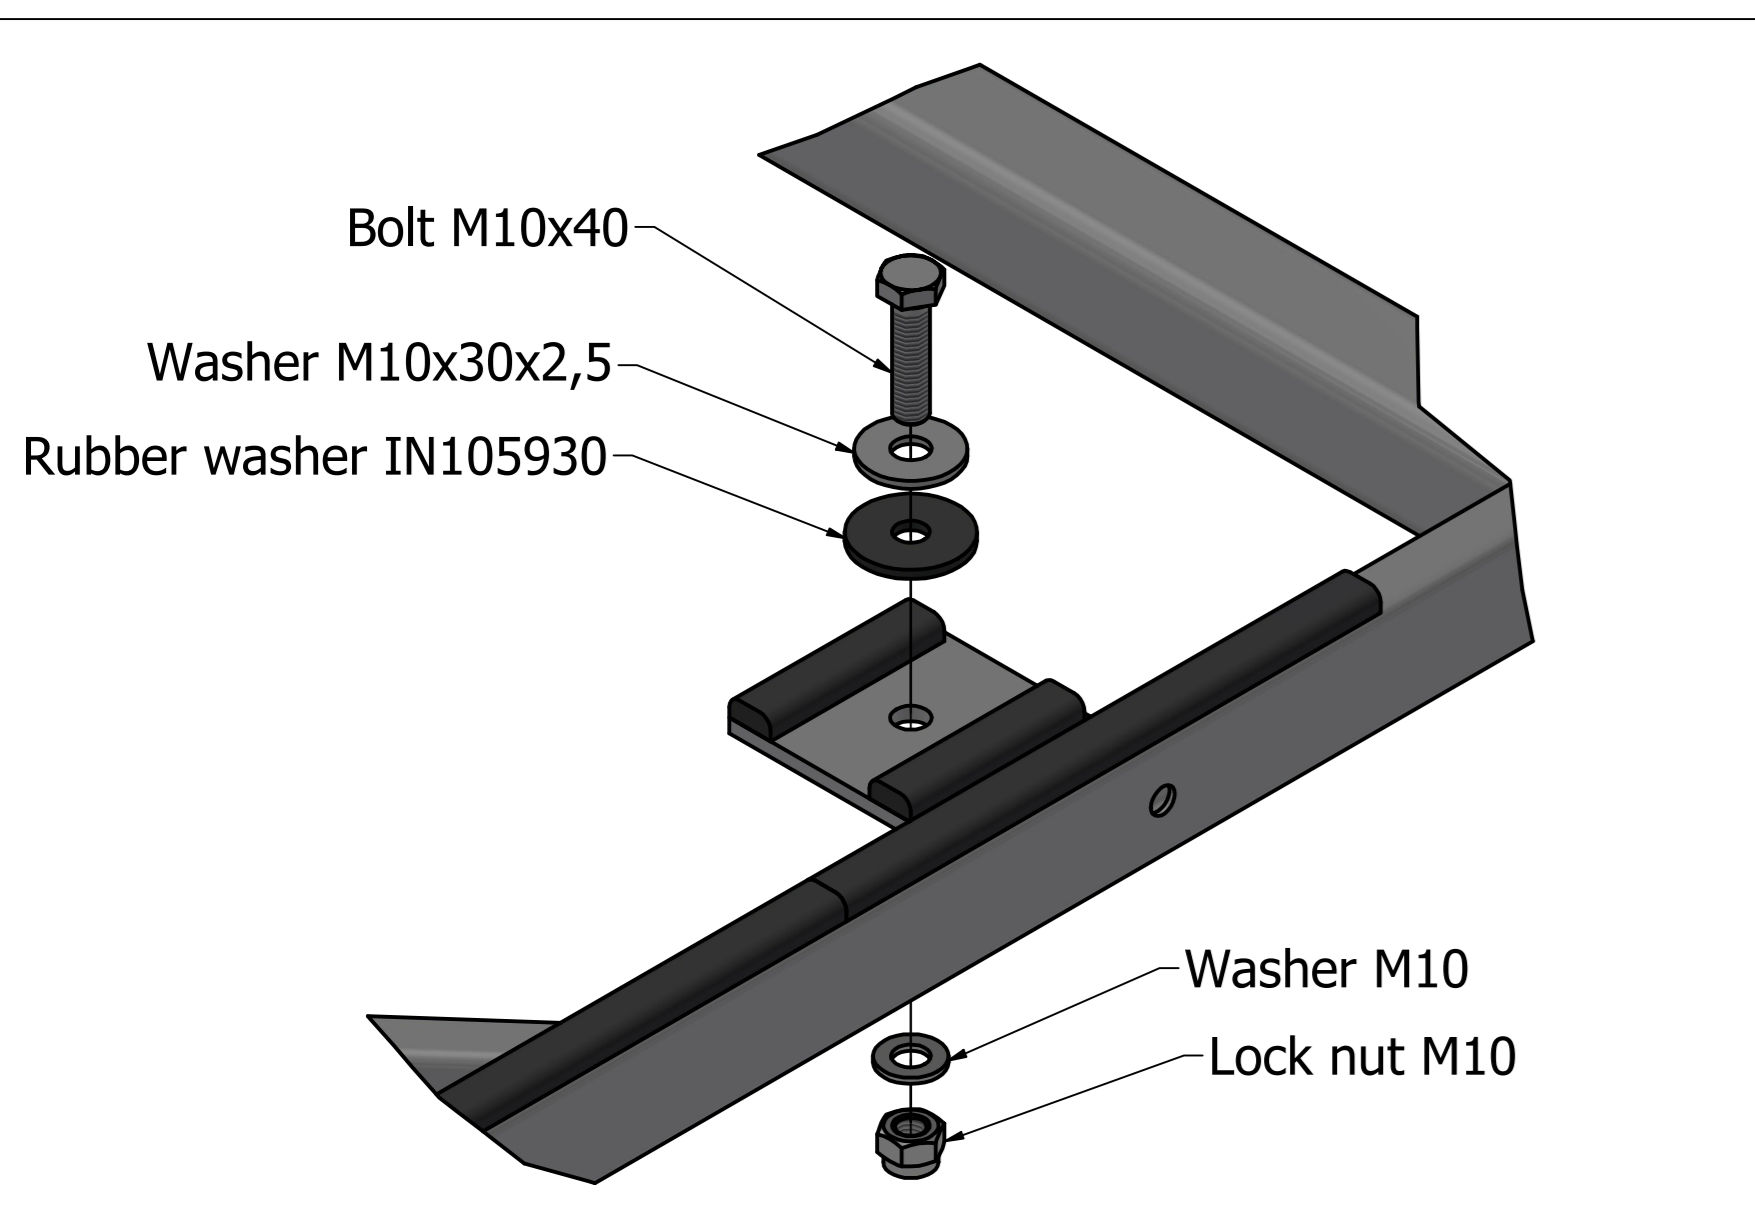

# Assembly Super Pulk 2 seat 2 shocks mono (Hagon)

REVISION HISTORY			
REV	DESCRIPTION	DATE	AUTHOR
A			MM

## HAGON shock absorber

**Spacers SET Art.Nr.: 13461**

A	2x		
B	2x		
C	2x		

Created by	MM	Creation Date	10/02/2020	Total Pages	N/A	Format	A0	Scale	1 : 3,5	Sheet of Sheets	1 / 2
Title: Frame assembly Hagon mono shock Winter products Part Number (Drawing): NK Drawing Number: IN110488 Rev: A											

D (1:1)

C (1:2)

Use the middle and rear hole in a top frame

Created by	MM	Creation Date	10/02/2020	Total Pages	N/A	Format	A0	Scale	1 : 4	Sheet of Sheets	2 / 2	
		Title: Frame assembly Hagon mono shock Winter products										
Part Number (Drawing)	NK	Drawing Number	IN110488		Rev							A