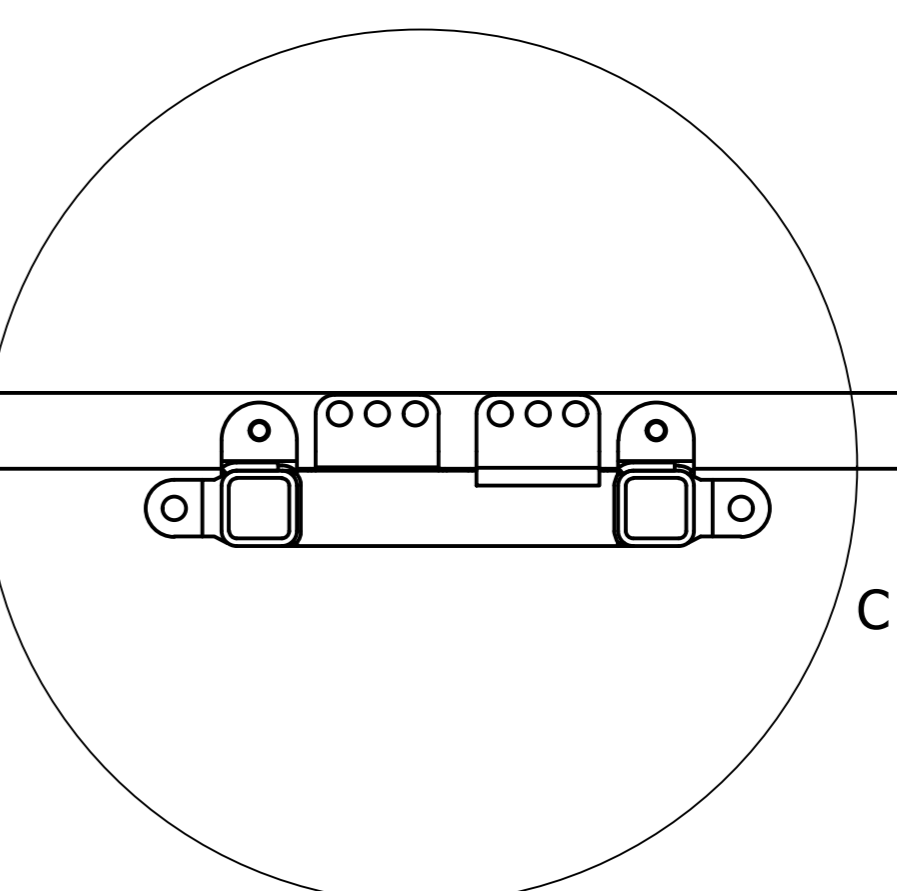

## HAGON shock absorber

**Spacers SET Art.Nr.: 13461**

A	2x		
B	2x		
C	2x		

Created by	MM	Creation Date	10/02/2020	Total Pages	N/A	Format	A0	Scale	1 : 3,5	Sheet of Sheets	1 / 2
Title: Frame assembly Hagon mono shock Winter products Part Number (Drawing): NK Drawing Number: IN110488 Rev: A											

D (1:1)

C (1:2)

Use the middle and rear hole in a top frame

Created by	MM	Creation Date	10/02/2020	Total Pages	N/A	Format	A0	Scale	1 : 4	Sheet of Sheets	2 / 2	
		Title: Frame assembly Hagon mono shock Winter products										
Part Number (Drawing)	NK	Drawing Number	IN110488		Rev							A