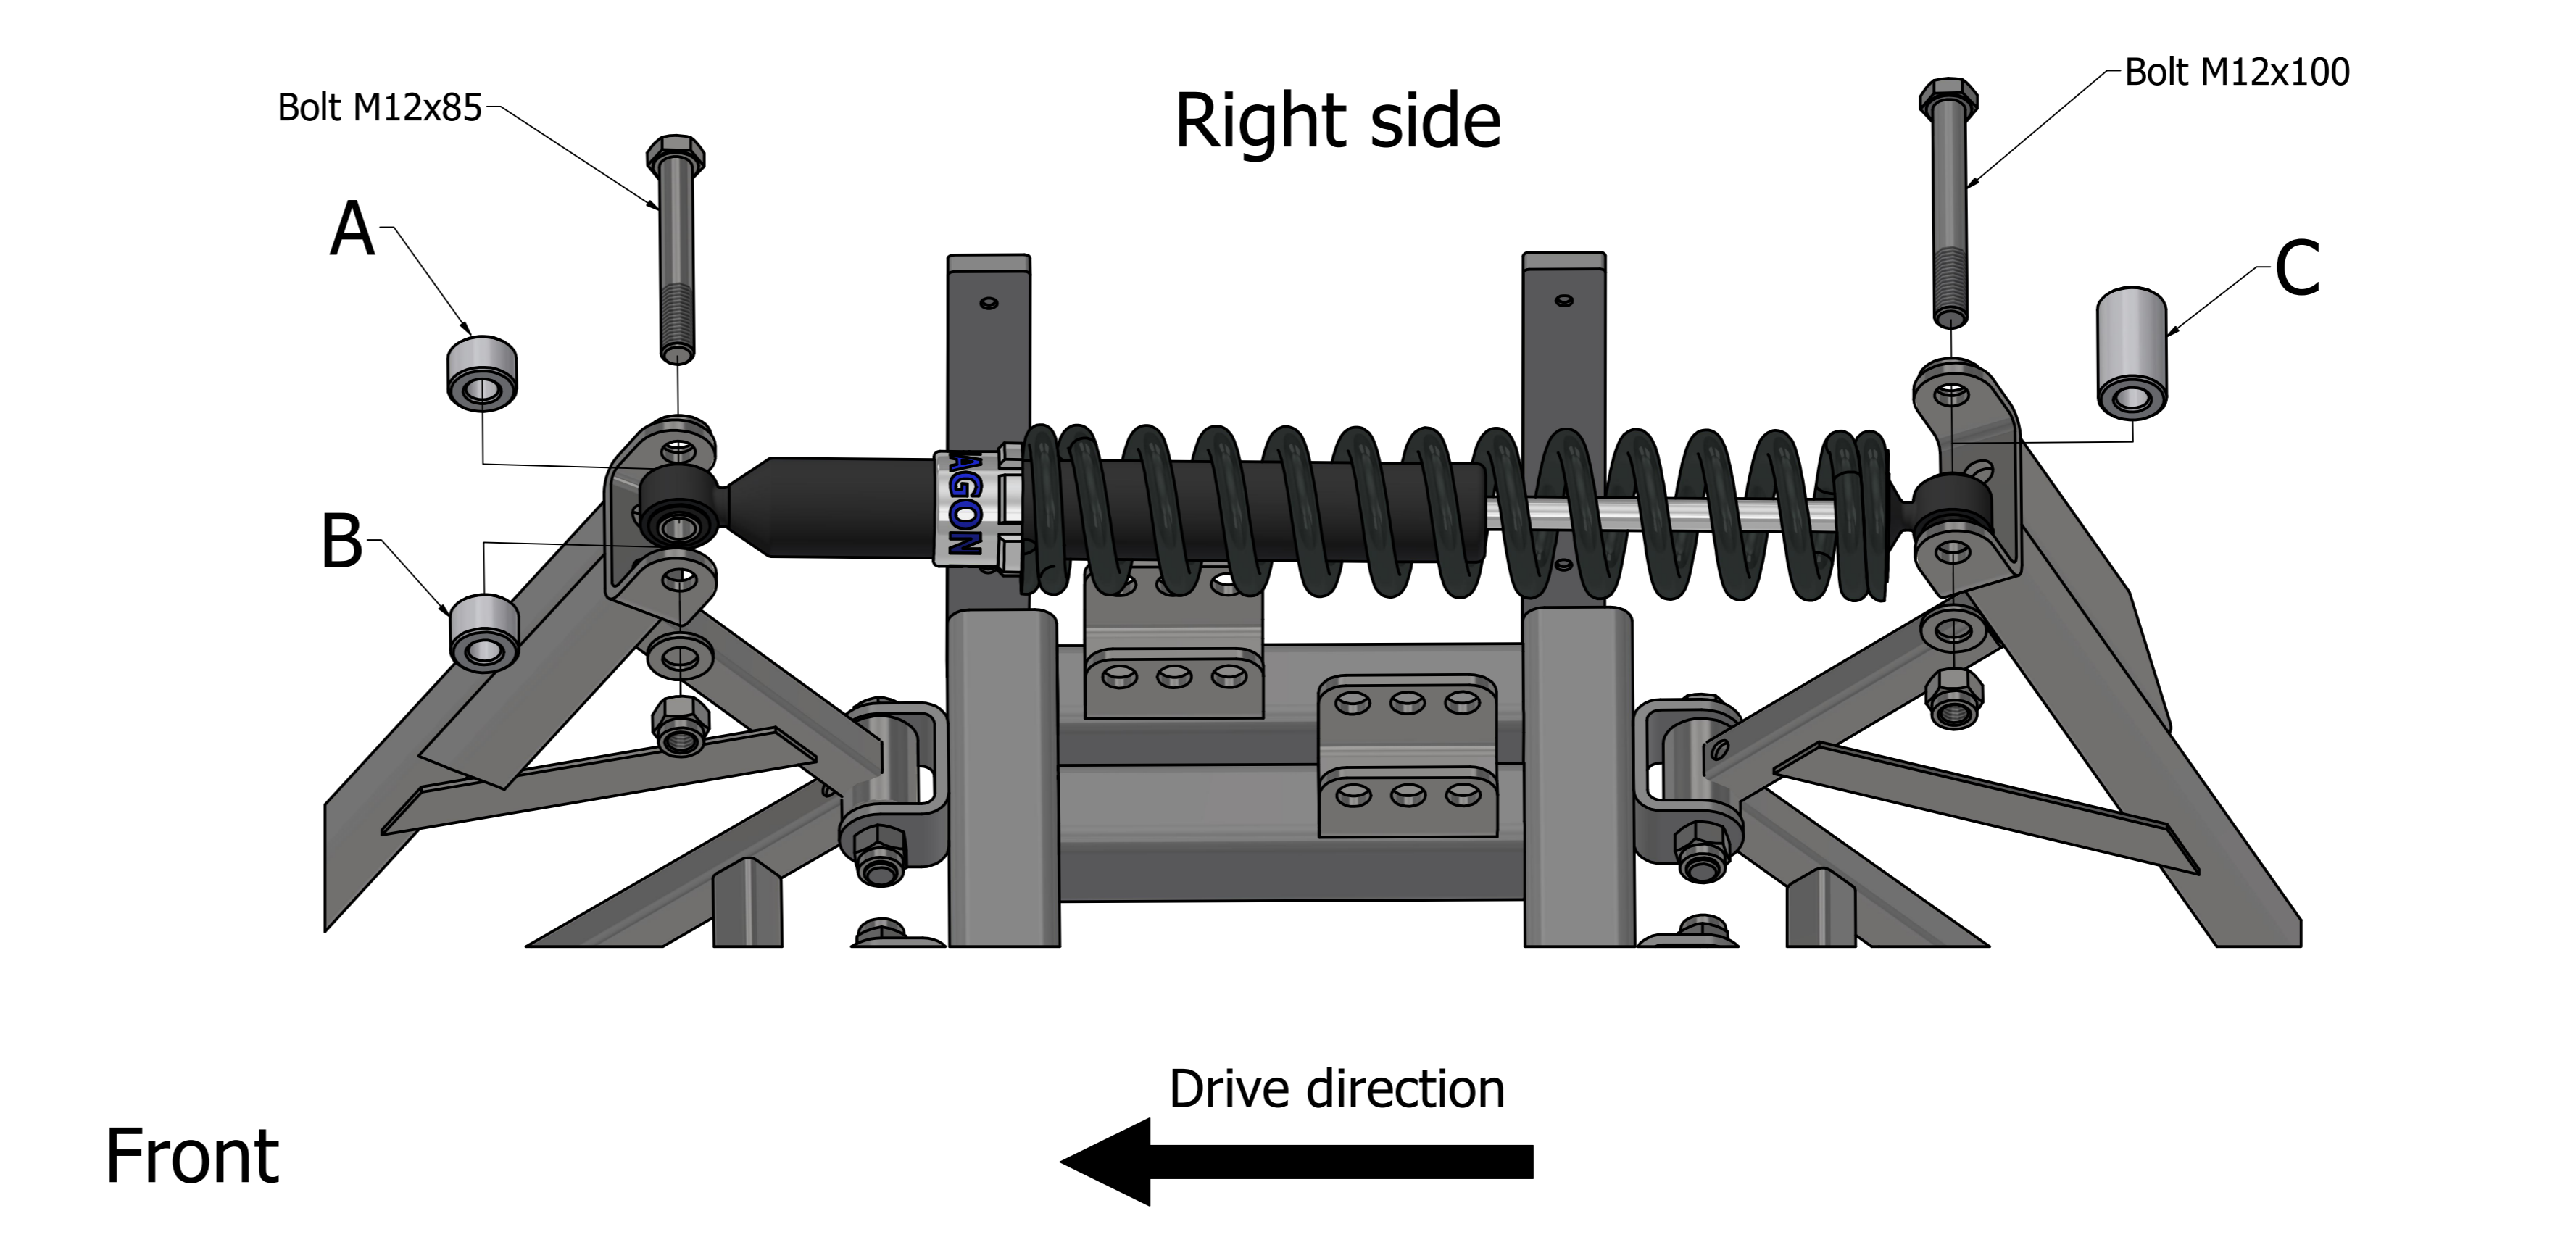

# Assembly Super Pulk 2 seat 2 shocks mono (Hagon)

REVISION HISTORY			
REV	DESCRIPTION	DATE	AUTHOR
A			MM

## HAGON shock absorber

**Spacers SET Art.Nr.: 13461**

A	2x		
B	2x		
C	2x		

Created by	MM	Creation Date	10/02/2020	Total Pages	N/A	Format	A0	Scale	1 : 3,5	Sheet of Sheets	1 / 2
Title: Frame assembly Hagon mono shock Winter products Part Number (Drawing): NK Drawing Number: IN110488 Rev: A											

D (1:1)

C (1:2)

Use the middle and rear hole in a top frame

Created by	MM	Creation Date	10/02/2020	Total Pages	N/A	Format	A0	Scale	1 : 4	Sheet of Sheets	2 / 2	
		Title: Frame assembly Hagon mono shock Winter products										
Part Number (Drawing)	NK	Drawing Number	IN110488		Rev							A