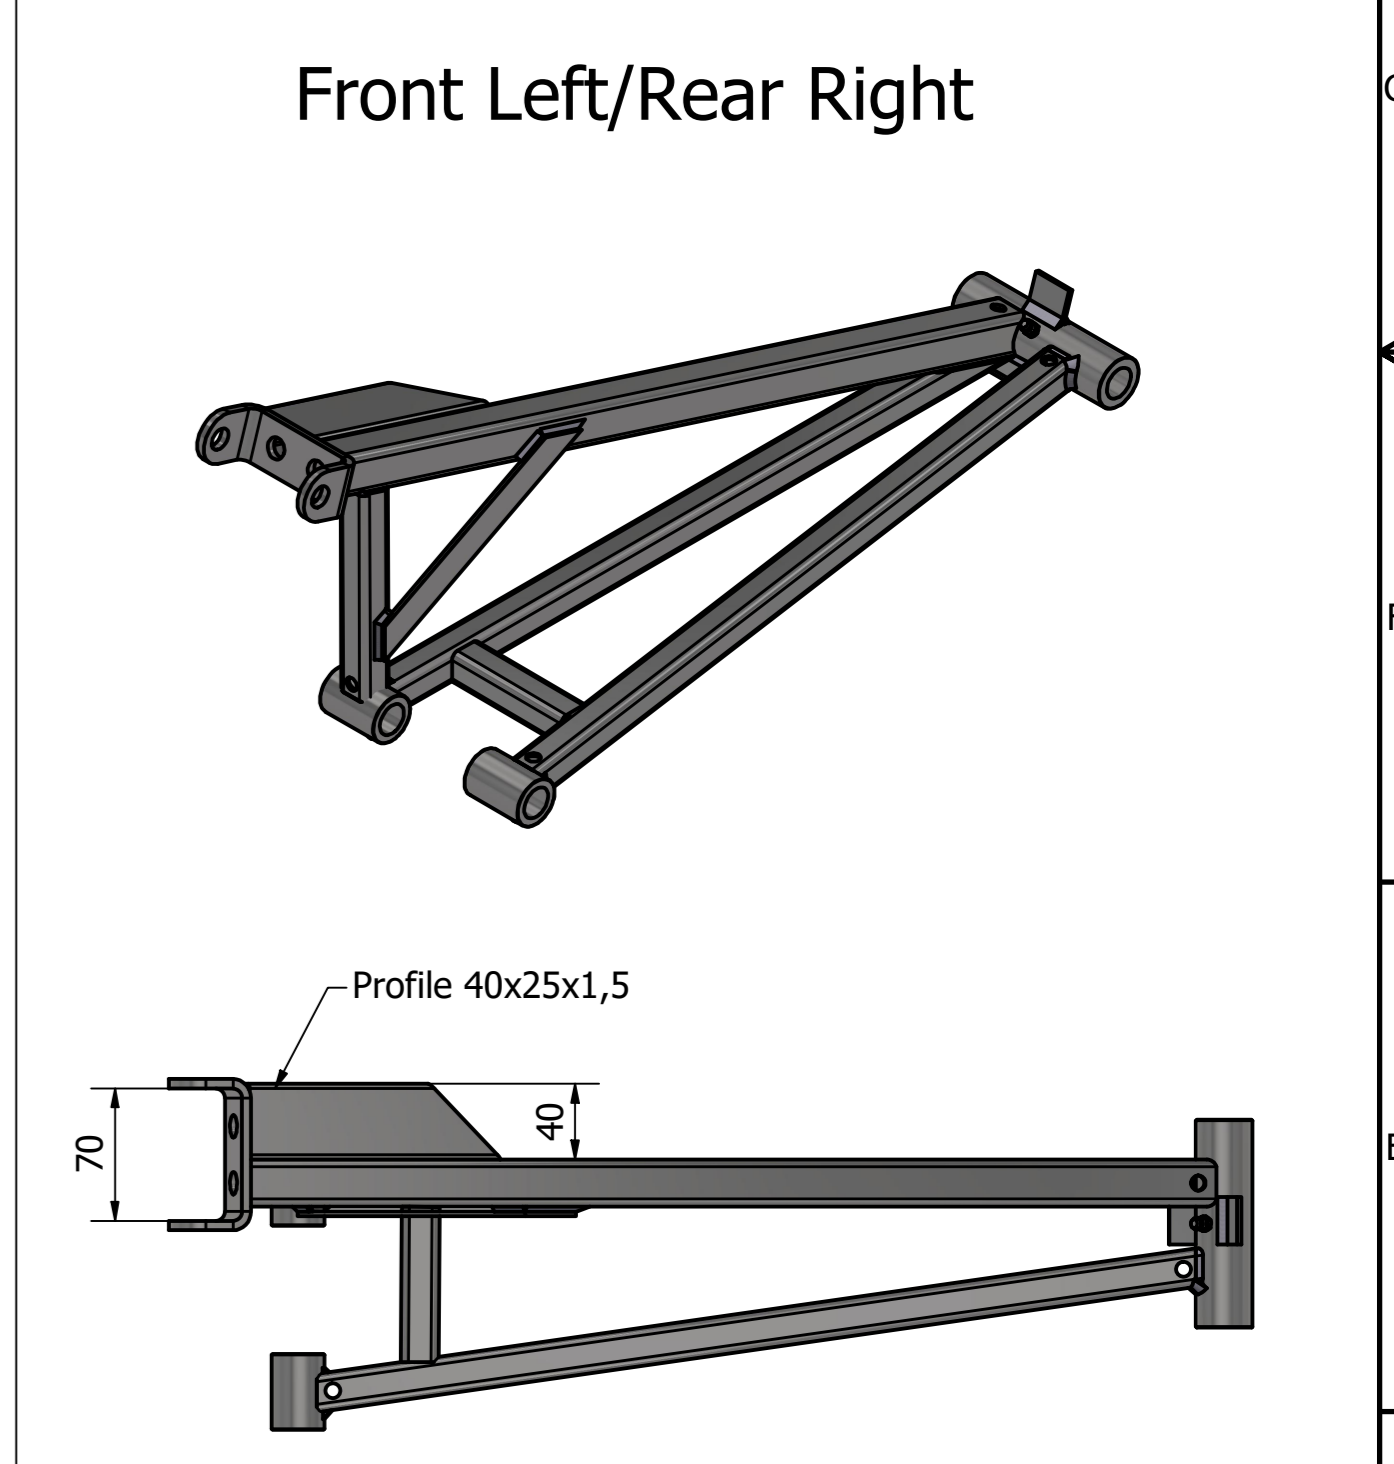

# Assembly Super Pulk 2 seat 2 shocks mono (Hagon)

REVISION HISTORY			
REV	DESCRIPTION	DATE	AUTHOR
A			MM

## HAGON shock absorber

**Spacers SET Art.Nr.: 13461**

A	2x		
B	2x		
C	2x		

Created by	MM	Creation Date	10/02/2020	Total Pages	N/A	Format	A0	Scale	1 : 3,5	Sheet of Sheets	1 / 2
Title: Frame assembly Hagon mono shock Winter products Part Number (Drawing): NK Drawing Number: IN110488 Rev: A											

D (1:1)

C (1:2)

Use the middle and rear hole in a top frame

Created by	MM	Creation Date	10/02/2020	Total Pages	N/A	Format	A0	Scale	1 : 4	Sheet of Sheets	2 / 2	
		Title: Frame assembly Hagon mono shock Winter products										
Part Number (Drawing)	NK	Drawing Number	IN110488		Rev							A