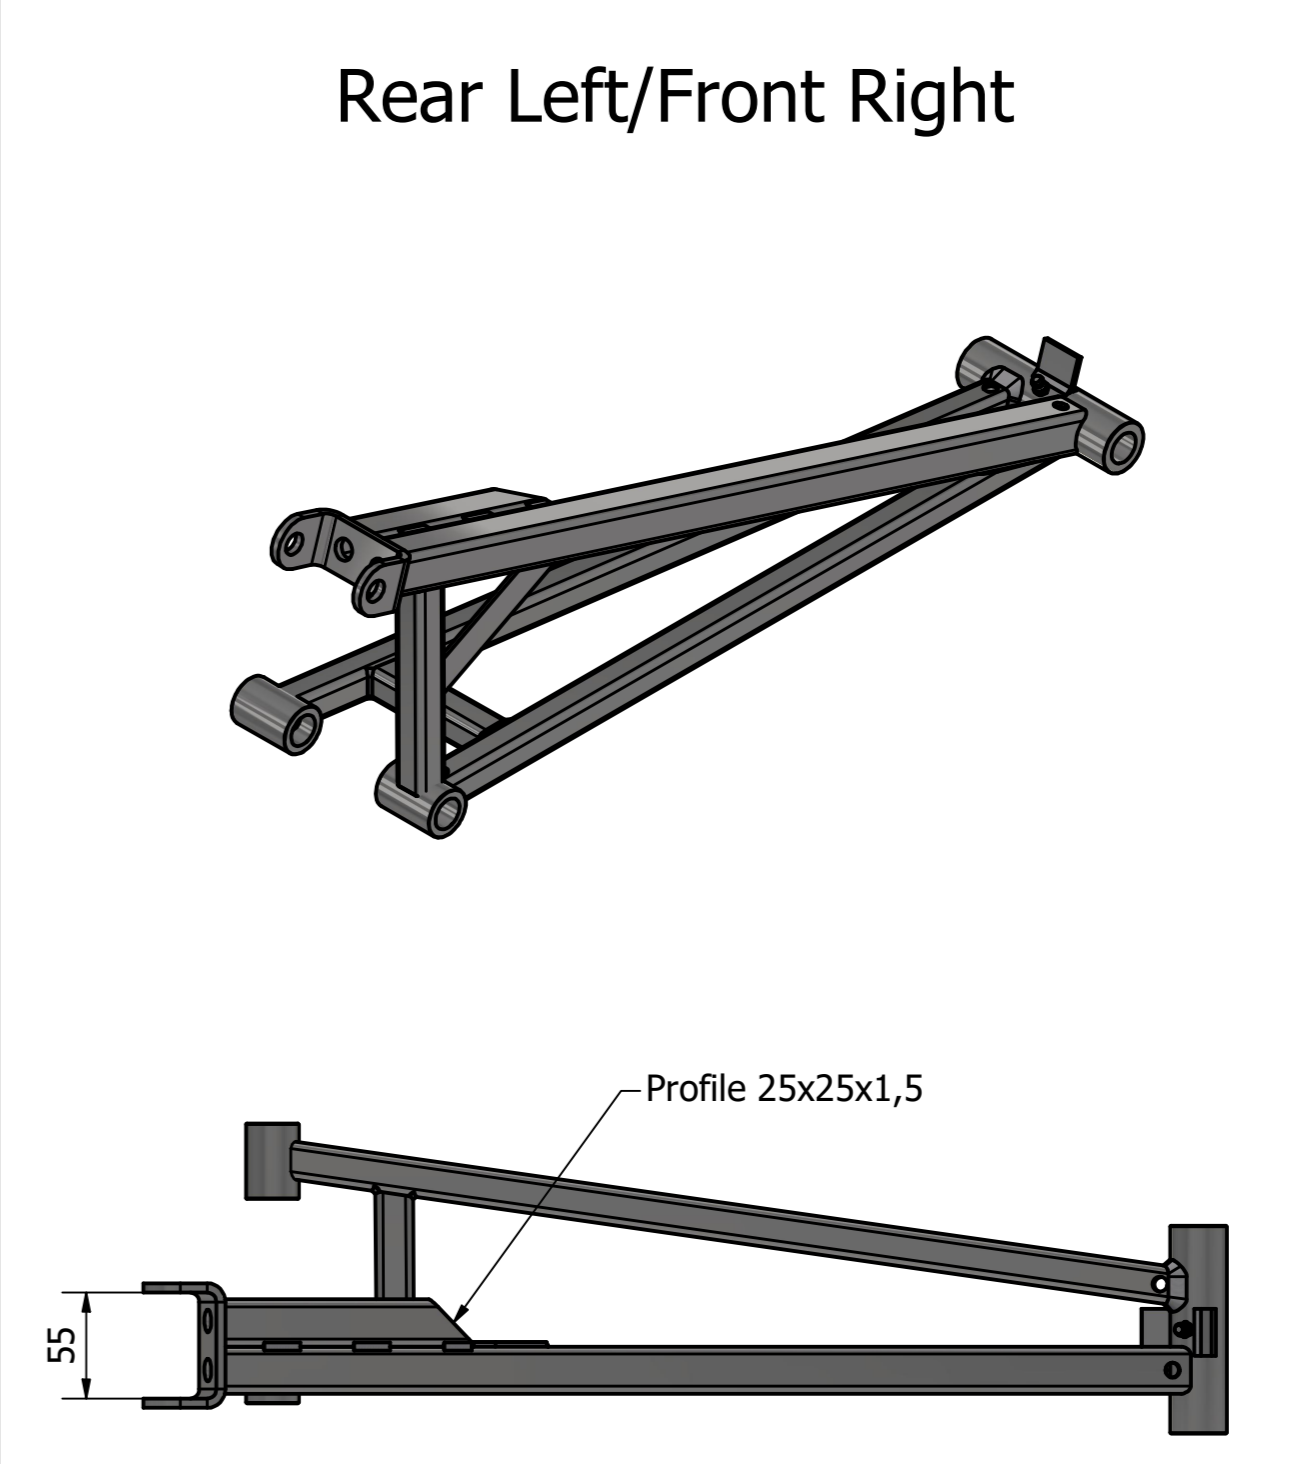

# Assembly Super Pulk 2 seat 2 shocks mono (Hagon)

REVISION HISTORY			
REV	DESCRIPTION	DATE	AUTHOR
A			MM

## HAGON shock absorber

**Spacers SET Art.Nr.: 13461**

A	2x		
B	2x		
C	2x		

Created by	MM	Creation Date	10/02/2020	Total Pages	N/A	Format	A0	Scale	1 : 3,5	Sheet of Sheets	1 / 2
Title: Frame assembly Hagon mono shock Winter products Part Number (Drawing): NK Drawing Number: IN110488 Rev: A											

D (1:1)

C (1:2)

Use the middle and rear hole in a top frame

Created by	MM	Creation Date	10/02/2020	Total Pages	N/A	Format	A0	Scale	1 : 4	Sheet of Sheets	2 / 2	
		Title: Frame assembly Hagon mono shock Winter products										
Part Number (Drawing)	NK	Drawing Number	IN110488		Rev							A