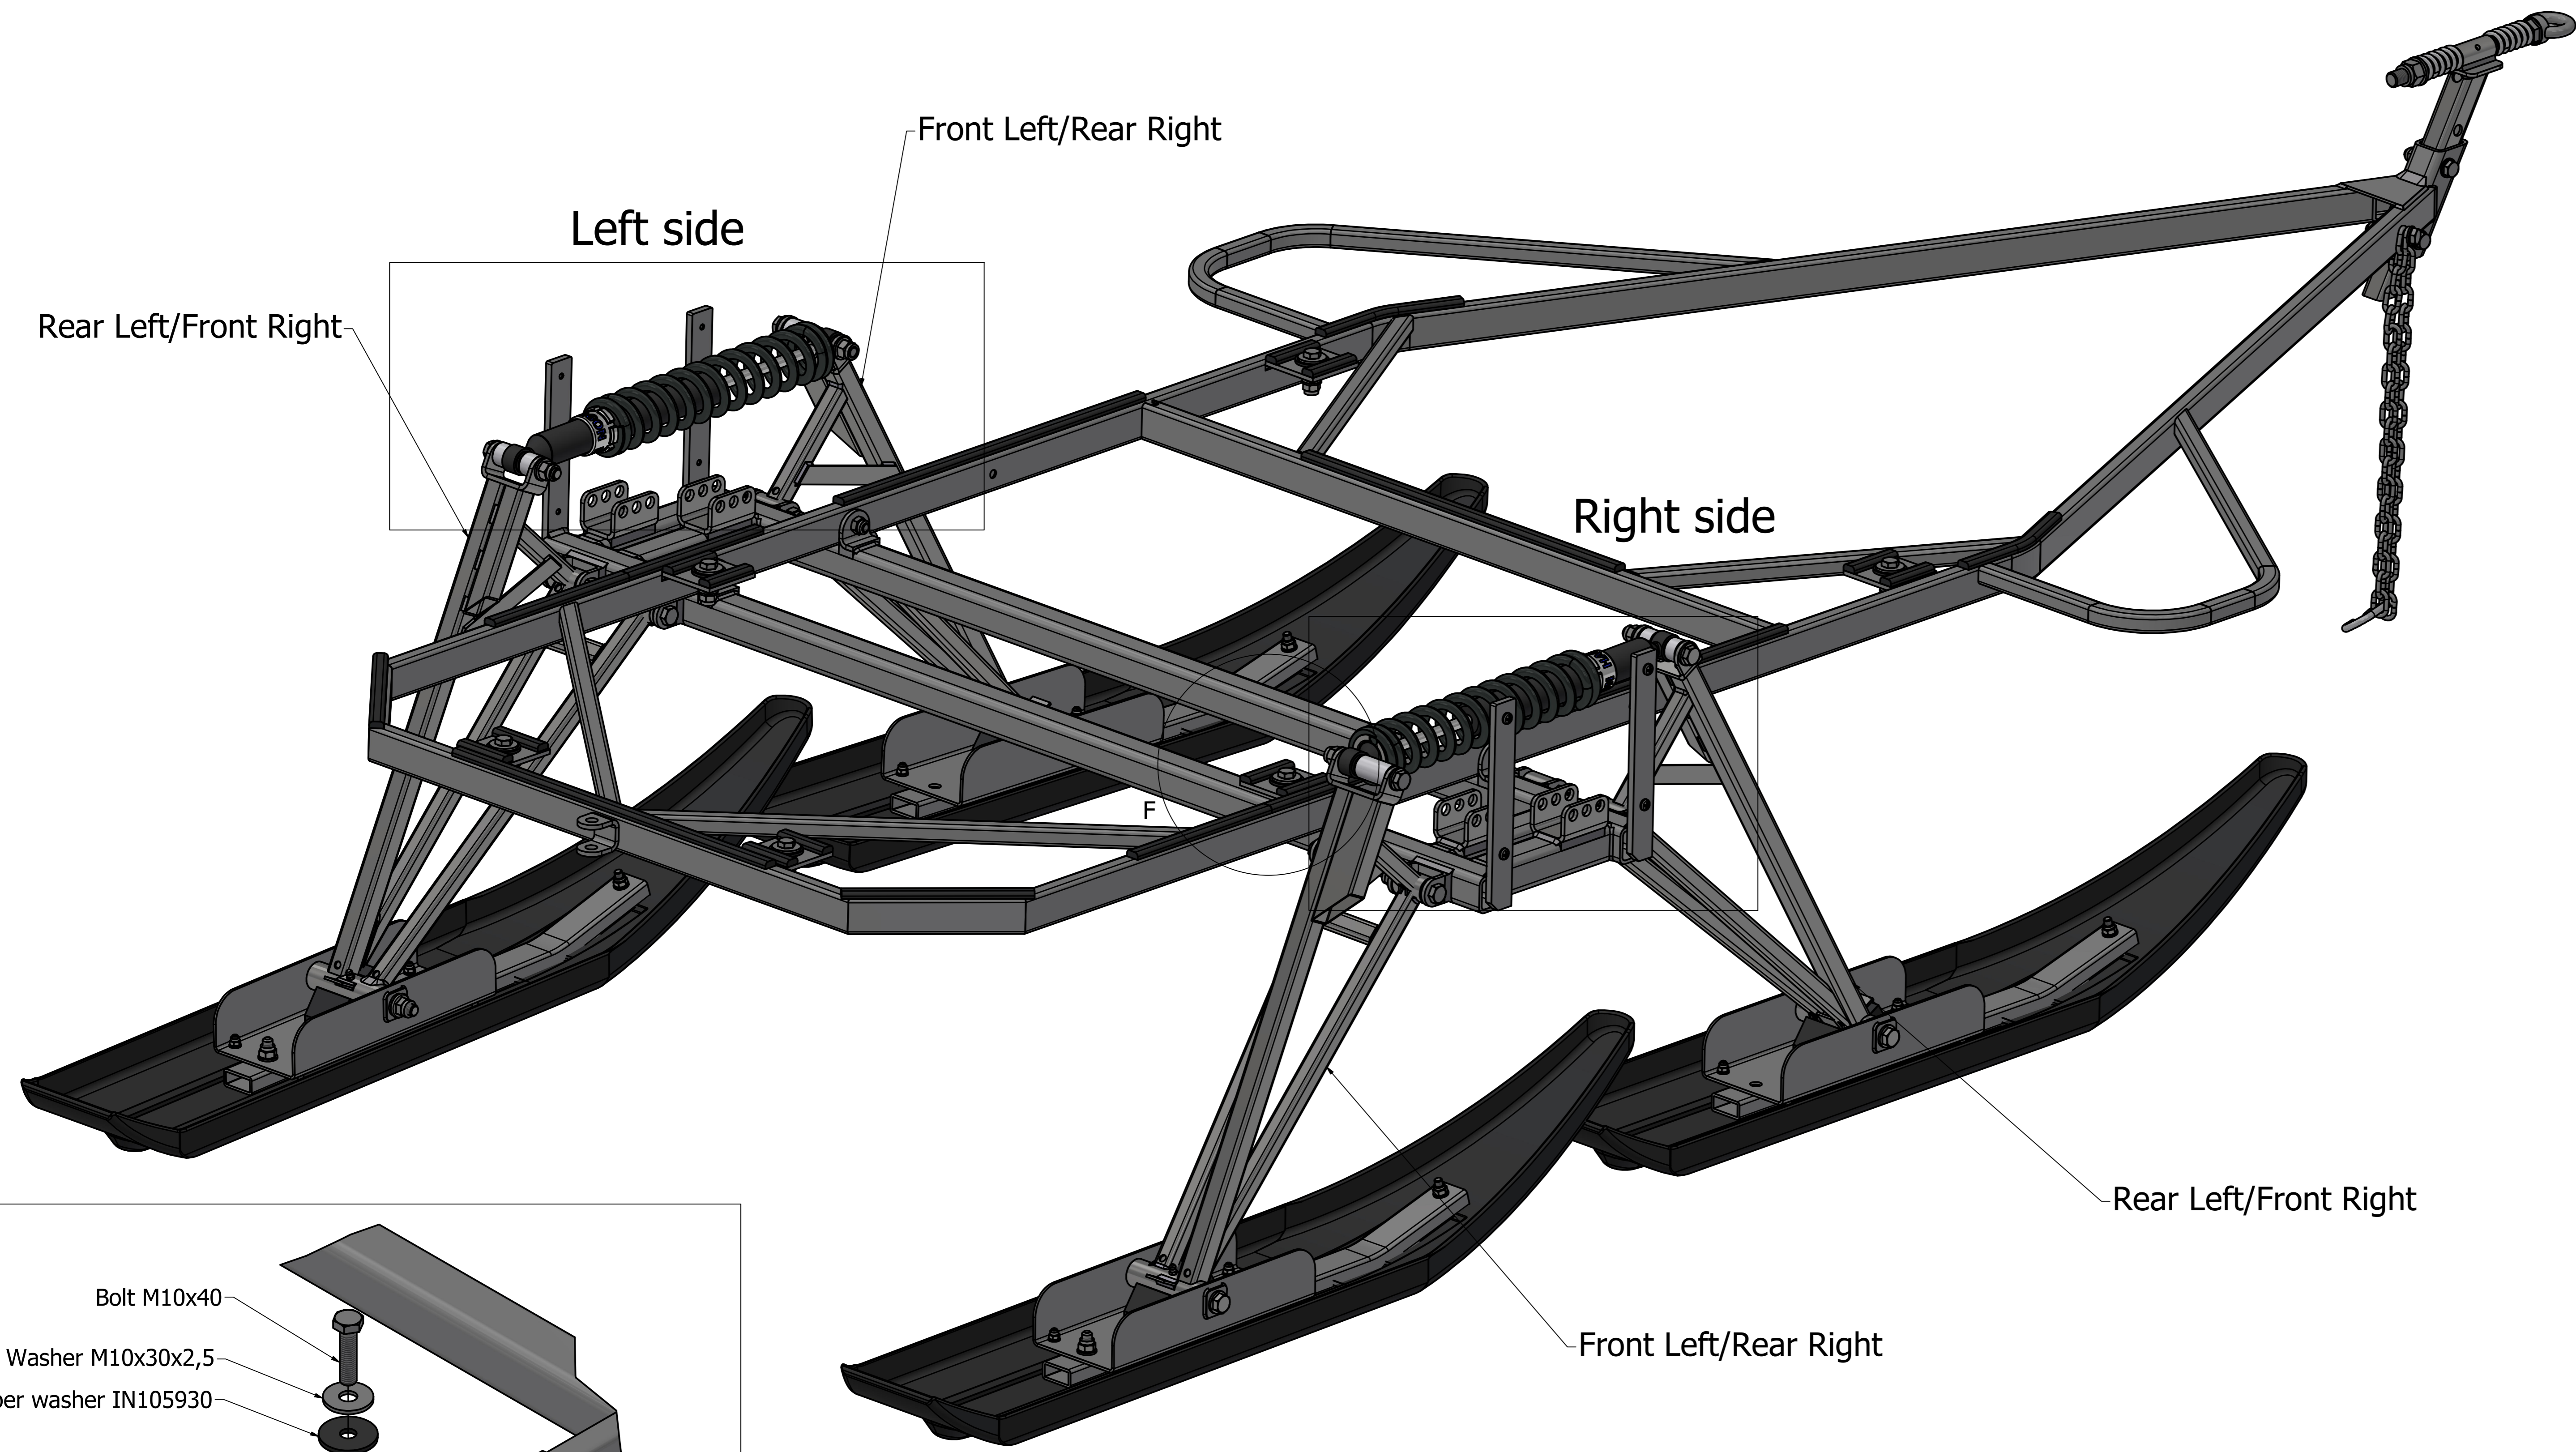

# Assembly Super Pulk 2 seat 2 shocks mono (Hagon)

REVISION HISTORY			
REV	DESCRIPTION	DATE	AUTHOR
A			MM

## HAGON shock absorber

**Spacers SET Art.Nr.: 13461**

A	2x		
B	2x		
C	2x		

Created by	MM	Creation Date	10/02/2020	Total Pages	N/A	Format	A0	Scale	1 : 3,5	Sheet of Sheets	1 / 2
Title: Frame assembly Hagon mono shock Winter products Part Number (Drawing): NK Drawing Number: IN110488 Rev: A											

D (1:1)

C (1:2)

Use the middle and rear hole in a top frame

Created by	MM	Creation Date	10/02/2020	Total Pages	N/A	Format	A0	Scale	1 : 4	Sheet of Sheets	2 / 2	
		Title: Frame assembly Hagon mono shock Winter products										
Part Number (Drawing)	NK	Drawing Number	IN110488		Rev							A