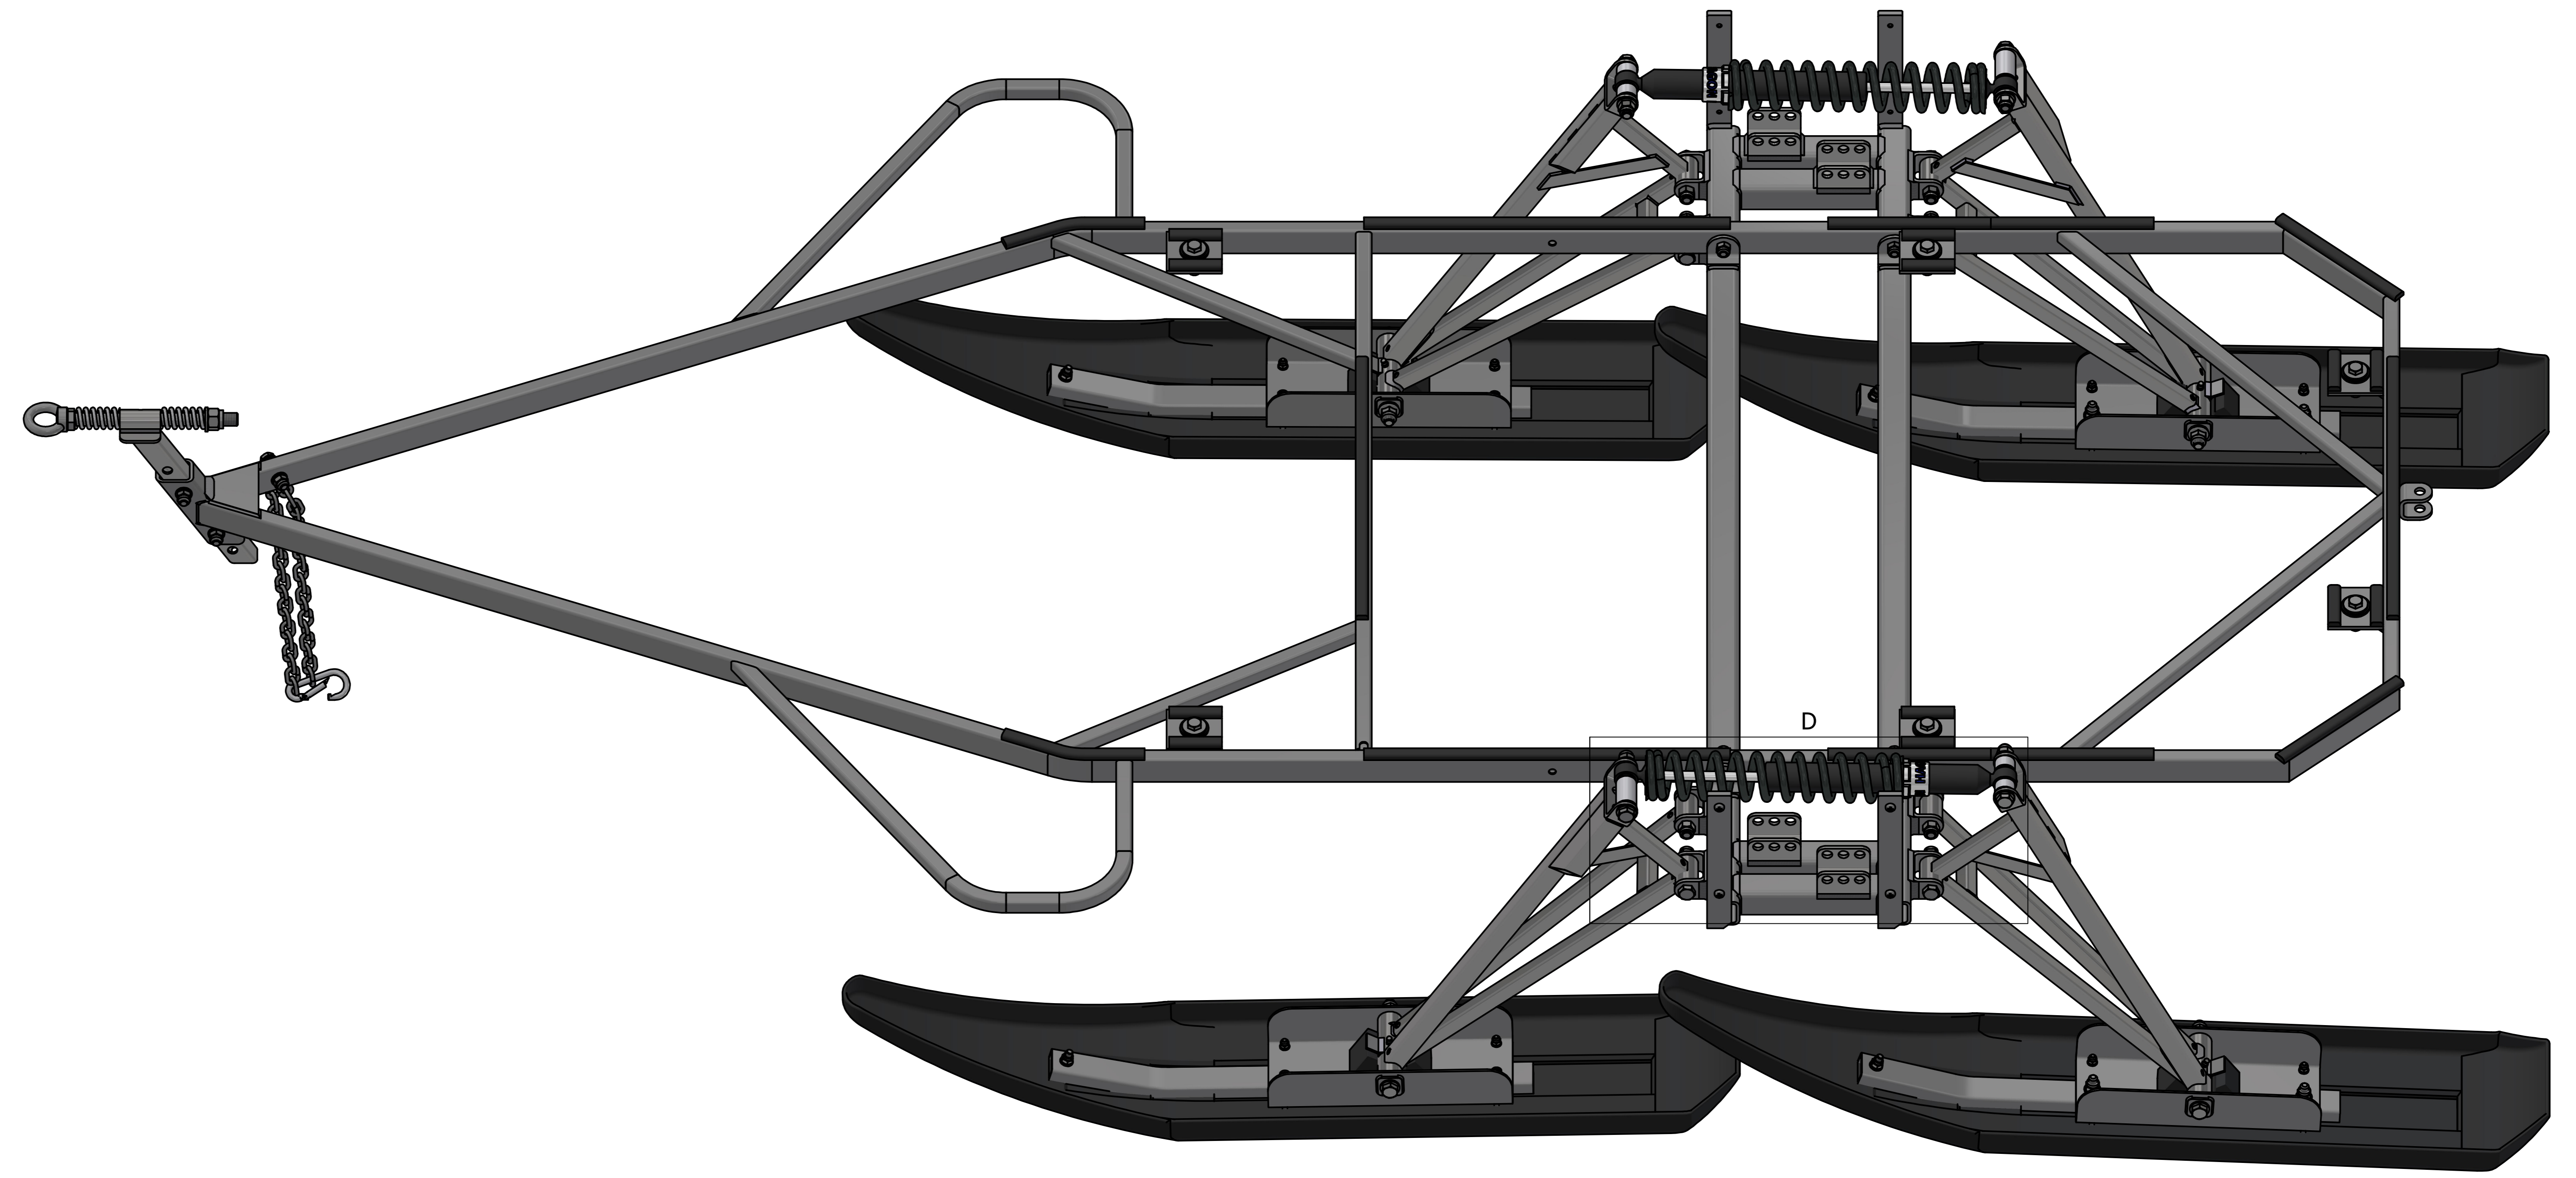

# Assembly Super Pulk 2 seat 2 shocks mono (Hagon)

REVISION HISTORY			
REV	DESCRIPTION	DATE	AUTHOR
A			MM

## HAGON shock absorber

**Spacers SET Art.Nr.: 13461**

A	2x		
B	2x		
C	2x		

Created by	MM	Creation Date	10/02/2020	Total Pages	N/A	Format	A0	Scale	1 : 3,5	Sheet of Sheets	1 / 2
Title: Frame assembly Hagon mono shock Winter products Part Number (Drawing): NK Drawing Number: IN110488 Rev: A											

D (1:1)

C (1:2)

Use the middle and rear hole in a top frame

Created by	MM	Creation Date	10/02/2020	Total Pages	N/A	Format	A0	Scale	1 : 4	Sheet of Sheets	2 / 2	
		Title: Frame assembly Hagon mono shock Winter products										
Part Number (Drawing)	NK	Drawing Number	IN110488		Rev							A